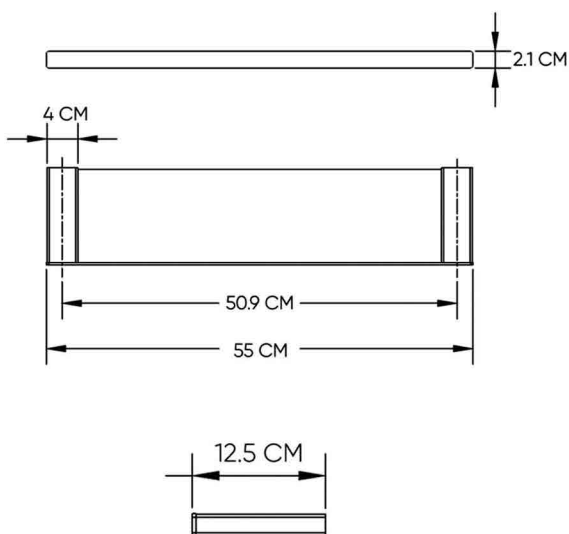

HATCH BATHROOM ACCESSORIES

Product Name: GLASS SHELF
Model Number: HAT-GS001S

AVAILABLE COLORS

GLOSSY CHROME
SW01540061

MATTE BLACK
SW01540062

BRUSHED NICKEL
SW01540063

GLOSSY GOLD
SW01540064

BRUSHED GOLD
SW01540065

BLACK TITANIUM
SW01540066

DESCRIPTIONS

Material: Glass Shelf, with stainless steel (SUS 304) frame
Shape: Square
Packaging unit: 1 piece

APPLICATIONS

Bathroom

DIMENSIONS

2.1 x 55 x 12.5 CM

BOX COMPONENTS

- Glass Shelf
- Fischer wall plug set
- (SUS 304) screws
- Allen key

WARRANTY

2 years

COUNTRY OF ORIGIN

Made in China for HATCH Sanitary

HATCH SANITARY

Hatch Sanitary is a trademark owned by MHG

Old Al Kharj Road, Building No. 3533
Riyadh 14511 - 8305
Kingdom of Saudi Arabia

📧 info.mhg@marketing-home.com

☎ 800 122 2230