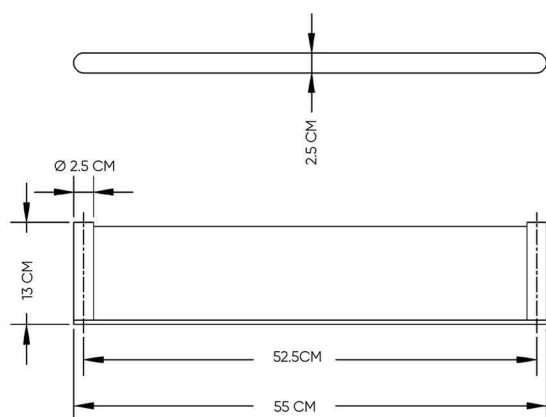

HATCH BATHROOM ACCESSORIES

Product Name: GLASS SHELF
Model Number: HAT-GS001R

AVAILABLE COLORS

GLOSSY CHROME
SW01540109

MATTE BLACK
SW01540110

BRUSHED NICKEL
SW01540111

GLOSSY GOLD
SW01540112

BRUSHED GOLD
SW01540113

BLACK TITANIUM
SW01540114

DESCRIPTIONS

Material: Glass Shelf, with stainless steel (SUS 304) frame
Shape: Round
Packaging unit: 1 piece

DIMENSIONS

2.5 x 55 x 13 CM

WARRANTY

2 years

APPLICATIONS

Bathroom

BOX COMPONENTS

- Glass Shelf
- Fischer wall plug set
- (SUS 304) screws
- Allen key

COUNTRY OF ORIGIN

Made in China for HATCH Sanitary

HATCH SANITARY

Hatch Sanitary is a trademark owned by MHG

Old Al Kharj Road, Building No. 3533
Riyadh 14511 - 8305
Kingdom of Saudi Arabia

📧 info.mhg@marketing-home.com

☎ 800 122 2230