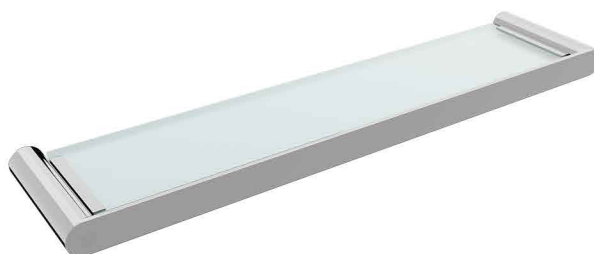

HATCH BATHROOM ACCESSORIES

Product Name: GLASS SHELF
Model Number: HAT-GS001R

AVAILABLE COLORS

GLOSSY CHROME
SW01540109

MATTE BLACK
SW01540110

BRUSHED NICKEL
SW01540111

GLOSSY GOLD
SW01540112

BRUSHED GOLD
SW01540113

BLACK TITANIUM
SW01540114

DESCRIPTIONS

Material: Glass Shelf, with stainless steel (SUS 304) frame
Shape: Round
Packaging unit: 1 piece

DIMENSIONS

2.5 x 55 x 13 CM

WARRANTY

2 years

APPLICATIONS

Bathroom

BOX COMPONENTS

- Glass Shelf
- Fischer wall plug set
- (SUS 304) screws
- Allen key

COUNTRY OF ORIGIN

Made in China for HATCH Sanitary

HATCH SANITARY

Hatch Sanitary is a trademark owned by MHG

Old Al Kharj Road, Building No. 3533
Riyadh 14511 - 8305
Kingdom of Saudi Arabia