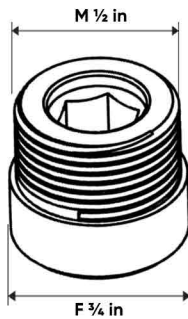

HATCH FITTINGS

Product Name: BRASS REDUCER
Model Number: HAT-FP008

AVAILABLE COLORS

 CHROME
SW-60197381

MATERIAL

Brass, Chrome coating and Serrated shape

COUNTRY OF ORIGIN

Made in China for HATCH Sanitary

DIMENSIONS

M 1/2 - F 3/4 in (10 mm)

WARRANTY

10 years

HATCH SANITARY

Hatch Sanitary is a trademark owned by MHG

Old Al Kharj Road, Building No. 3533
Riyadh 14511 - 8305
Kingdom of Saudi Arabia

© info.mhg@marketing-home.com