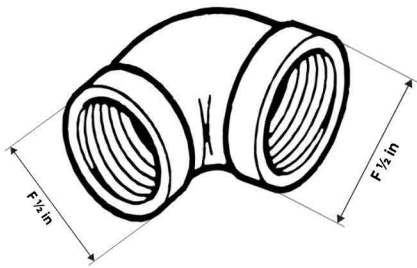

## HATCH FITTINGS

**Product Name:** BRASS ELBOW 90°  
**Model Number:** HAT-FP007

### DIMENSIONS

F 1/2 - F 1/2 in  
Elbow 90°