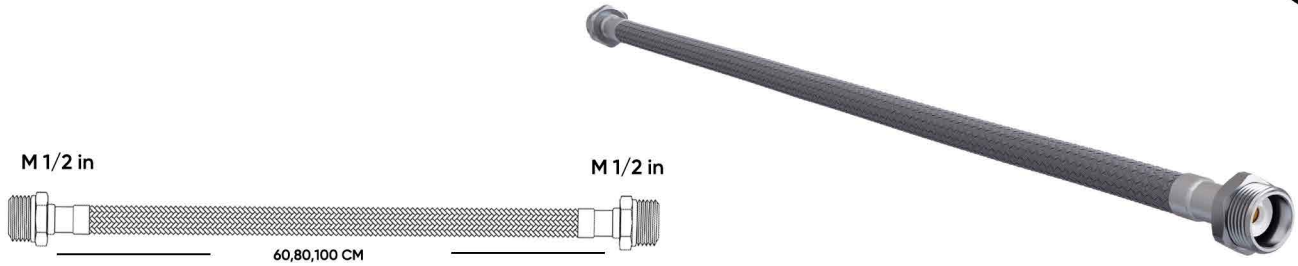

## HATCH HOSES

**Product Name: HATCH FLEXIBLE HOSE**  
**Model Number: HAT-FH008**

### AVAILABLE SIZES

M 1/2 X M 1/2 - 60 CM

SW-60197558

M 1/2 X M 1/2 - 80 CM

SW-60197559

M 1/2 X M 1/2 - 100 CM

SW-60197560

### DESCRIPTION

Flexible Hose

### MATERIAL

Sleeve Stainless steel (SUS 304)

Inner Tube: PEX

Outer Tube: Nylon Braided

Brass Core

Rubber