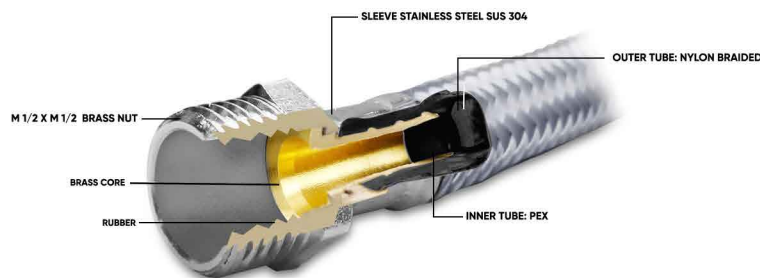

### MATERIAL

Sleeve Stainless steel (SUS 304)

Inner Tube: PEX

Outer Tube: Nylon Braided

Brass Core

Rubber