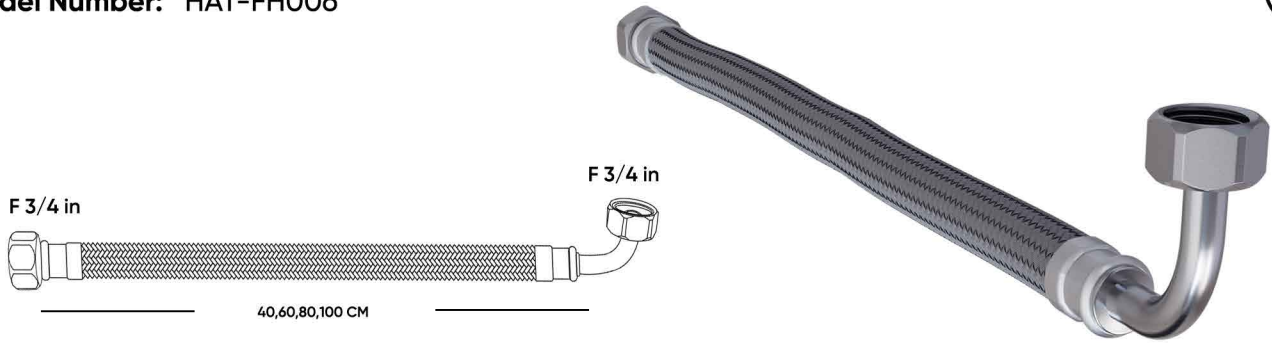

## HATCH HOSES

**Product Name: HATCH ELBOW HOSE**  
**Model Number: HAT-FH006**

### AVAILABLE SIZES

F 3/4 X F 3/4 - <u>40 CM</u>	SW-60197377
F 3/4 X F 3/4 - <u>60 CM</u>	SW-60197378
F 3/4 X F 3/4 - <u>80 CM</u>	SW-60197379
F 3/4 X F 3/4 - <u>100 CM</u>	SW-60197380

### DESCRIPTION

Elbow Hose

### MATERIAL

Sleeve Stainless steel (SUS 304)  
 Inner Tube: EPDM  
 Outer Tube: Nylon Braided  
 Brass Core  
 Silicon Gasket