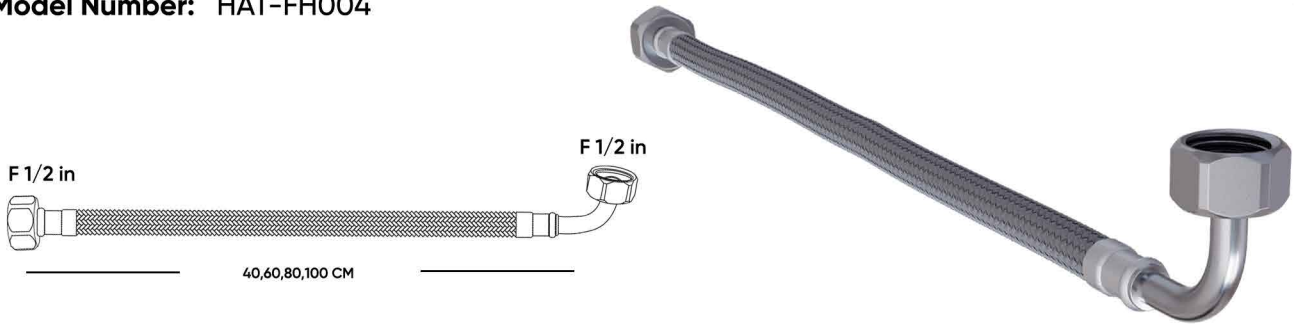

HATCH HOSES

Product Name: HATCH ELBOW HOSE
Model Number: HAT-FH004

AVAILABLE COLORS

GRAY

AVAILABLE SIZES

F 1/2 X F 1/2 - <u>40 CM</u>	SW-60196909
F 1/2 X F 1/2 - <u>60 CM</u>	SW-60196910
F 1/2 X F 1/2 - <u>80 CM</u>	SW-60196911
F 1/2 X F 1/2 - <u>100 CM</u>	SW-60196912

DESCRIPTION

Elbow Hose

APPLICATION

• Water Heaters

MATERIAL

Sleeve Stainless steel (SUS 304)
 Inner Tube: PEX
 Outer Tube: Nylon Braided
 Brass Core
 Silicon Gasket

FEATURES

- High Durability
- Anti-Rust
- Anti-Bacterial