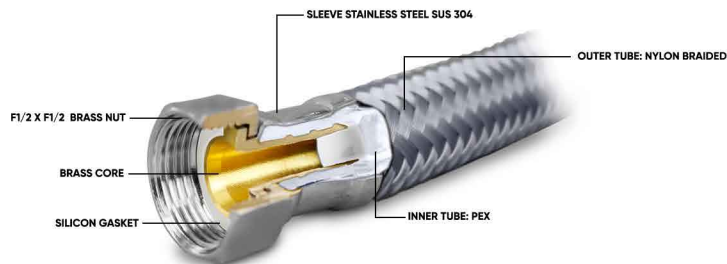

HATCH HOSES

Product Name: HATCH ELBOW HOSE
Model Number: HAT-FH004

AVAILABLE COLORS

GRAY

AVAILABLE SIZES

F 1/2 X F 1/2 - <u>40 CM</u>	SW-60196909
F 1/2 X F 1/2 - <u>60 CM</u>	SW-60196910
F 1/2 X F 1/2 - <u>80 CM</u>	SW-60196911
F 1/2 X F 1/2 - <u>100 CM</u>	SW-60196912

DESCRIPTION

Elbow Hose

APPLICATION

• Water Heaters

MATERIAL

Sleeve Stainless steel (SUS 304)
 Inner Tube: PEX
 Outer Tube: Nylon Braided
 Brass Core
 Silicon Gasket

FEATURES

- High Durability
- Anti-Rust
- Anti-Bacterial