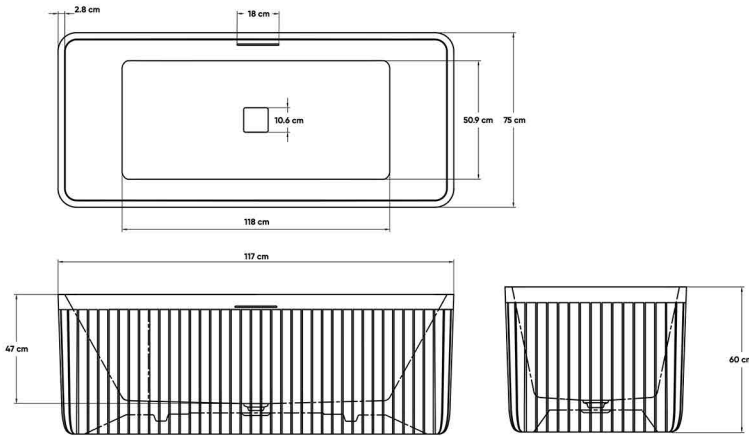

HATCH FREESTANDING BATHTUB

Product Name: ROCK TEXTURE RHYTHMIC BATHTUB

Model Number: HAT-D005

AVAILABLE COLORS

WHITE
SW-60197590

WHITE/MATT BLACK
SW-60197591

CEMENT GRAY
SW-60197592

DESCRIPTIONS

Rock Texture Rhythmic Bathtub
Collection name: Rhythmic
Shape: Square
Packaging unit: 1 piece

DIMENSIONS

Overall Dimensions: 170 x 75 x 60 cm
Inner Dimensions: 118 x 50.9 x 47 cm
Weight: 60 kg ±

TECHNICAL SPECIFICATION

HATCH Rock Texture Bathtub Inside/Outside Bathtub: Yes
Main Body Material: Fiber glass with Composite materials
Liter Capacity of water: 340 L
Maximum Weight Inside Bathtub: 150 kg
Seating Capacity: 1 person
Overflow Height: 41 cm
Click Clack Material: Brass
Click Clack and Drainer connection size: 1 ¼ in
Drainer Material: High quality plastic
Drainer Pipe Rotatable Yes 360° degrees
Drainer Pipe Length: 90 cm
Bathtub Self Levelling Feet Material: 4 pcs Stainless Steel (SUS)
Adjustable upto 6 cm (Need 10 mm Allen Key)