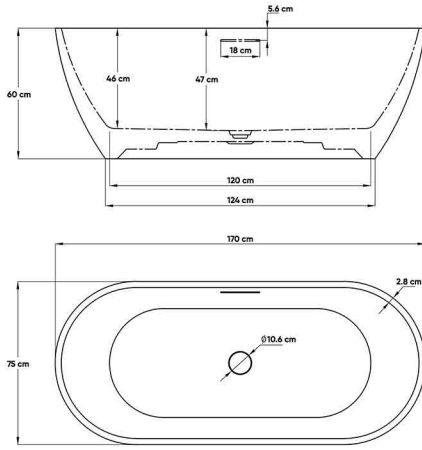

HATCH FREESTANDING BATHTUB

Product Name: ROCK TEXTURE RADIX BATHTUB

Model Number: HAT-D002

AVAILABLE COLORS

WHITE
SW-60197584

WHITE/MATT BLACK
SW-60197585

CEMENT GRAY
SW-60197586

DESCRIPTIONS

Rock Texture Radix Bathtub
Collection name: Radix
Shape: Round
Packaging unit: 1 piece

DIMENSIONS

Overall Dimensions: 170 x 75 x 60 cm
Inner Dimensions: 120 x 50 x 47 cm
Net Weight: 60 kg ±

TECHNICAL SPECIFICATION

HATCH Rock Texture Bathtub Inside/Outside Bathtub: Yes
Main Body Material: Fiber glass with Composite materials
Liter Capacity of water: 340 L
Maximum Weight Inside Bathtub: 150 kg
Seating Capacity: 1 person
Net Weight: 60 kg ±
Overflow Height: 41 cm
Click Clack Material: Brass
Click Clack and Drainer connection size: 1 ¼ in
Drainer Material: High quality plastic
Drainer Pipe Rotatable Yes 360° degrees
Drainer Pipe Length: 90 cm
Bathtub Self Levelling Feet Material: 4 pcs Stainless Steel (SUS)
Adjustable upto 6 cm (Need 10 mm Allen Key)

APPLICATIONS

Bathroom

BOX COMPONENTS

- Bathtub with click clack (Installed)
- Round Click Clack cover
- Plastic Drainer
- Installation Manual

WARRANTY

10 years against manufacturing defects

COUNTRY OF ORIGIN

Made in China for HATCH Sanitary

HATCH SANITARY

Hatch Sanitary is a trademark owned by MHG

Old Al Kharj Road, Building No. 3533
Riyadh 14511 - 8305
Kingdom of Saudi Arabia

info.mhg@marketing-home.com

800 122 2230