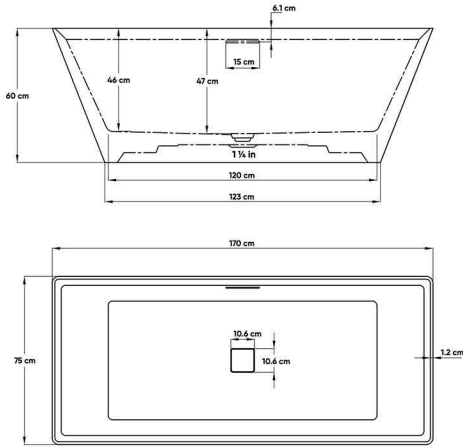

HATCH FREESTANDING BATHTUB

Product Name: ROCK TEXTURE RADIX BATHTUB

Model Number: HAT-D001

AVAILABLE COLORS

APPLICATIONS

Bathroom

DESCRIPTIONS

Rock Texture Radix Bathtub
Collection name: Radix
Shape: Square
Packaging unit: 1 piece

DIMENSIONS

Overall Dimensions: 170 x 75 x 60 cm
Inner Dimensions: 120 x 53 x 47 cm
Weight: 65 kg ±

TECHNICAL SPECIFICATION

HATCH Rock Texture Bathtub Inside/Outside Bathtub: Yes
Main Body Material: Fiber glass with Composite materials
Liter Capacity of water: 340 L
Maximum Weight Inside Bathtub: 150 kg
Seating Capacity: 1 person
Overflow Height: 41 cm
Click Clack Material: Brass
Click Clack and Drainer connection size: 1 1/4 in
Drainer Material: High quality plastic
Drainer Pipe Rotatable Yes 360° degrees
Drainer Pipe Length: 90 cm
Bathtub Self Levelling Feet Material: 4 pcs Stainless Steel (SUS)
Adjustable upto 6 cm (Need 10 mm Allen Key)

BOX COMPONENTS

- Bathtub with click clack (Installed)
- Square Click Clack cover
- Plastic Drainer
- Installation Manual

WARRANTY

10 years against manufacturing defects

COUNTRY OF ORIGIN

Made in China for HATCH Sanitary