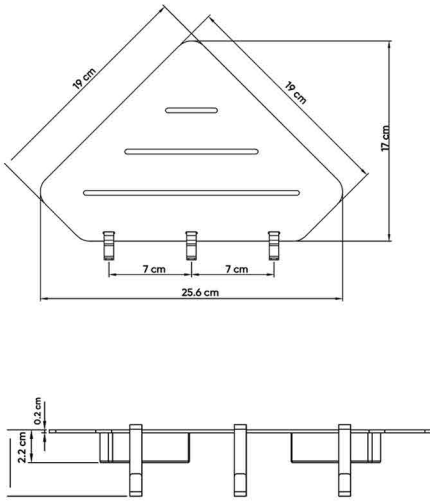

## HATCH BATHROOM ACCESSORIES

**Product Name: CORNER BATH SHELF WITH 3 HOOKS**  
**Model Number: HAT-CBS001**

### DESCRIPTIONS

Material: Corner Bath Shelf, full body stainless steel (SUS 304), 3 Hooks  
 Collection name: Lini  
 Packaging unit: 1 set

### DIMENSIONS

17 x 25.6 x 2.2 CM

### TECHNICAL SPECIFICATION

Shelf thickness: 2 mm