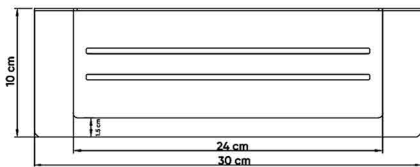

HATCH BATHROOM ACCESSORIES

Product Name: SHAMPOO BATH SHELF
Model Number: HAT-BS003

AVAILABLE COLORS

GLOSSY CHROME
SW-60196732

MATTE BLACK
SW-60196733

BRUSHED NICKEL
SW-60196734

GLOSSY GOLD
SW-60196735

BRUSHED GOLD
SW-60196736

BLACK TITANIUM
SW-60196737

DESCRIPTIONS

Material: Shampoo Bath Shelf, full body stainless steel (SUS 304)
Collection name: Linii
Packaging unit: 1 piece

DIMENSIONS

6.5 x 30 x 10 CM

TECHNICAL SPECIFICATION

Shelf thickness: 2 mm
Shampoo space: 24 x 8.5 cm

WARRANTY

2 years

APPLICATIONS

Bathroom

BOX COMPONENTS

- Shampoo Bath Shelf
- Fischer wall plug set
- (SUS 304) screws

COUNTRY OF ORIGIN

Made in China for HATCH Sanitary

hatch-products.com

HATCH SANITARY

Hatch Sanitary is a trademark owned by MHG

Old Al Kharj Road, Building No. 3533
Riyadh 14511 - 8305
Kingdom of Saudi Arabia

📧 info.mhg@marketing-home.com

☎ 800 122 2230