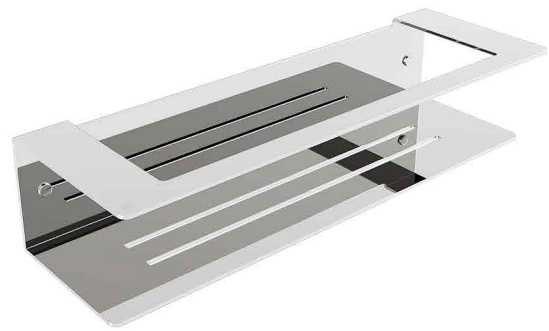

HATCH BATHROOM ACCESSORIES

Product Name: SHAMPOO BATH SHELF
Model Number: HAT-BS003

AVAILABLE COLORS

GLOSSY CHROME
SW-60196732

MATTE BLACK
SW-60196733

BRUSHED NICKEL
SW-60196734

GLOSSY GOLD
SW-60196735

BRUSHED GOLD
SW-60196736

BLACK TITANIUM
SW-60196737

DESCRIPTIONS

Material: Shampoo Bath Shelf, full body stainless steel (SUS 304)
 Collection name: Linii
 Packaging unit: 1 piece

DIMENSIONS

6.5 x 30 x 10 CM

TECHNICAL SPECIFICATION

Shelf thickness: 2 mm
 Shampoo space: 24 x 8.5 cm

WARRANTY

2 years

APPLICATIONS

Bathroom

BOX COMPONENTS

- Shampoo Bath Shelf
- Fischer wall plug set
- (SUS 304) screws

COUNTRY OF ORIGIN