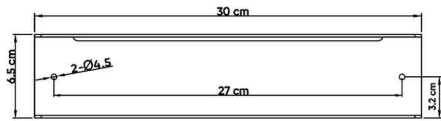

HATCH BATHROOM ACCESSORIES

Product Name: SHAMPOO BATH SHELF
Model Number: HAT-BS003

AVAILABLE COLORS

GLOSSY CHROME
SW-60196732

MATTE BLACK
SW-60196733

BRUSHED NICKEL
SW-60196734

GLOSSY GOLD
SW-60196735

BRUSHED GOLD
SW-60196736

BLACK TITANIUM
SW-60196737

DESCRIPTIONS

Material: Shampoo Bath Shelf, full body stainless steel (SUS 304)
Collection name: Linii
Packaging unit: 1 piece

DIMENSIONS

6.5 x 30 x 10 CM

TECHNICAL SPECIFICATION

Shelf thickness: 2 mm
Shampoo space: 24 x 8.5 cm

WARRANTY

2 years

APPLICATIONS

Bathroom

BOX COMPONENTS

- Shampoo Bath Shelf
- Fischer wall plug set
- (SUS 304) screws

COUNTRY OF ORIGIN

Made in China for HATCH Sanitary

hatch-products.com

HATCH SANITARY

Hatch Sanitary is a trademark owned by MHG

Old Al Kharj Road, Building No. 3533
Riyadh 14511 - 8305
Kingdom of Saudi Arabia

📧 info.mhg@marketing-home.com

☎ 800 122 2230