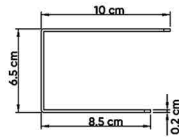

HATCH BATHROOM ACCESSORIES

Product Name: SHAMPOO BATH SHELF
Model Number: HAT-BS003

AVAILABLE COLORS

GLOSSY CHROME
SW-60196732

MATTE BLACK
SW-60196733

BRUSHED NICKEL
SW-60196734

GLOSSY GOLD
SW-60196735

BRUSHED GOLD
SW-60196736

BLACK TITANIUM
SW-60196737

DESCRIPTIONS

Material: Shampoo Bath Shelf, full body stainless steel (SUS 304)
Collection name: Linii
Packaging unit: 1 piece

DIMENSIONS

6.5 x 30 x 10 CM

TECHNICAL SPECIFICATION

Shelf thickness: 2 mm
Shampoo space: 24 x 8.5 cm

WARRANTY

2 years

APPLICATIONS

Bathroom

BOX COMPONENTS

- Shampoo Bath Shelf
- Fischer wall plug set
- (SUS 304) screws

COUNTRY OF ORIGIN

Made in China for HATCH Sanitary