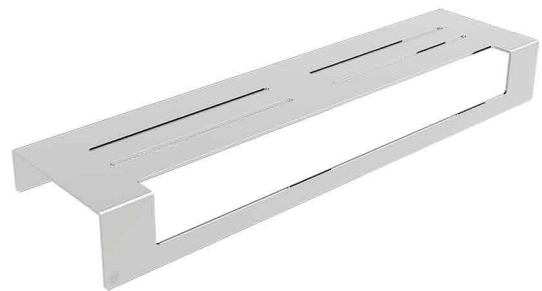

## HATCH BATHROOM ACCESSORIES

**Product Name: BATH SHELF WITH TOWEL BAR**  
**Model Number: HAT-BS002**

### DESCRIPTIONS

Material: Bath Shelf, full body stainless steel (SUS 304)  
 Collection name: Linii  
 Packaging unit: 1 piece

### DIMENSIONS

5 x 40 x 10 CM

### BOX COMPONENTS

- Bath Shelf with Towel Bar
- Fischer wall plug set
- (SUS 304) screws