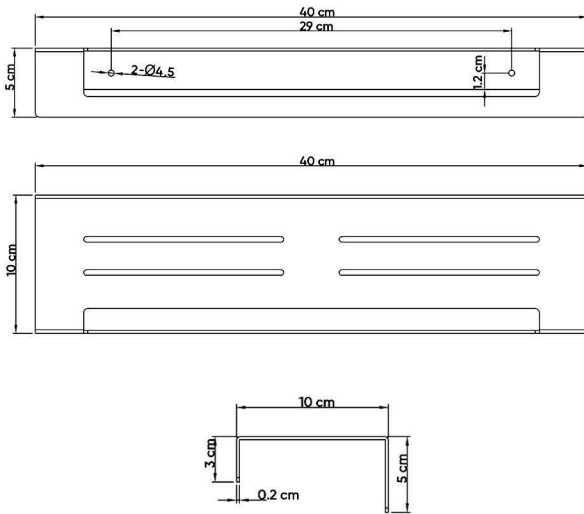

HATCH BATHROOM ACCESSORIES

Product Name: BATH SHELF WITH TOWEL BAR
Model Number: HAT-BS002

AVAILABLE COLORS

GLOSSY CHROME
SW-60196612

MATTE BLACK
SW-60196613

BRUSHED NICKEL
SW-60196614

GLOSSY GOLD
SW-60196615

BRUSHED GOLD
SW-60196616

BLACK TITANIUM
SW-60196617

DESCRIPTIONS

Material: Bath Shelf, full body stainless steel (SUS 304)
Collection name: Linii
Packaging unit: 1 piece

DIMENSIONS

5 x 40 x 10 CM

TECHNICAL SPECIFICATION

Shelf thickness: 2 mm

APPLICATIONS

Bathroom

BOX COMPONENTS

- Bath Shelf with Towel Bar
- Fischer wall plug set
- (SUS 304) screws

WARRANTY

2 years

COUNTRY OF ORIGIN

Made in China for HATCH Sanitary

HATCH SANITARY

Hatch Sanitary is a trademark owned by MHG

Old Al Kharj Road, Building No. 3533
Riyadh 14511 - 8305
Kingdom of Saudi Arabia

© info.mhg@marketing-home.com

☎ 800 122 2230