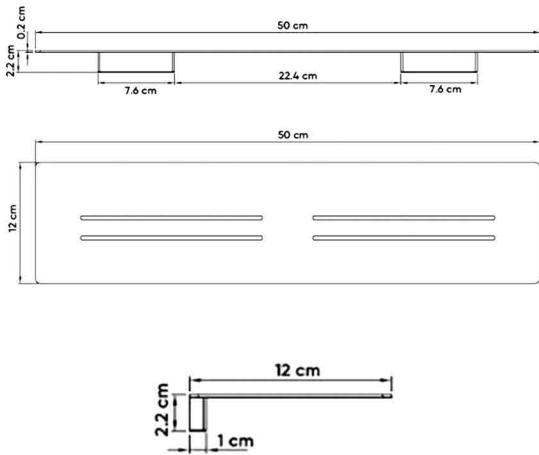

HATCH BATHROOM ACCESSORIES

Product Name: BATH SHELF
Model Number: HAT-BS001-50S

AVAILABLE COLORS

GLOSSY CHROME
SW-60196600

MATTE BLACK
SW-60196601

BRUSHED NICKEL
SW-60196602

GLOSSY GOLD
SW-60196603

BRUSHED GOLD
SW-60196604

BLACK TITANIUM
SW-60196605

DESCRIPTIONS

Material: Bath Shelf, full Body stainless steel (SUS 304)
Collection name: Linii
Packaging unit: 1 piece

DIMENSIONS

2.2 x 50 x 12 CM

TECHNICAL SPECIFICATION

Shelf thickness: 2 mm

WARRANTY

2 years

APPLICATIONS

Bathroom

BOX COMPONENTS

- Bath Shelf
- Fischer wall plug set
- (SUS 304) screws
- Allen key

COUNTRY OF ORIGIN

Made in China for HATCH Sanitary

hatch-products.com

HATCH SANITARY

Hatch Sanitary is a trademark owned by MHG

Old Al Kharj Road, Building No. 3533
Riyadh 14511 - 8305
Kingdom of Saudi Arabia

📧 info.mhg@marketing-home.com

☎ 800 122 2230