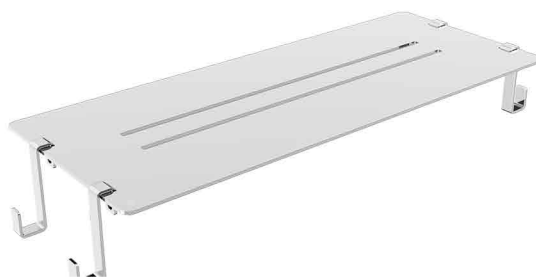

HATCH BATHROOM ACCESSORIES

Product Name: BATH SHELF WITH 4 HOOKS
Model Number: HAT-BS001-30

AVAILABLE COLORS

GLOSSY CHROME
SW-60196594

MATTE BLACK
SW-60196595

BRUSHED NICKEL
SW-60196596

GLOSSY GOLD
SW-60196597

BRUSHED GOLD
SW-60196598

BLACK TITANIUM
SW-60196599

DESCRIPTIONS

Material: Bath Shelf, full body stainless steel (SUS 304) with 4 Hooks
 Collection name: Linii
 Packaging unit: 1 piece

DIMENSIONS

4.8 x 33.1 x 12 CM

TECHNICAL SPECIFICATION

Shelf thickness: 2 mm

APPLICATIONS

Bathroom

BOX COMPONENTS

- Bath Shelf
- 4 Hooks
- Fischer wall plug set
- (SUS 304) screws
- Allen key

WARRANTY

2 years