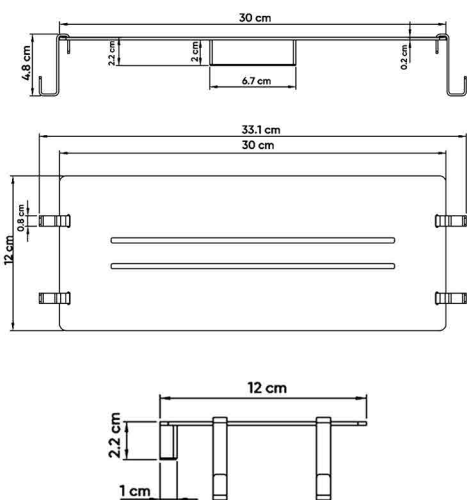

HATCH BATHROOM ACCESSORIES

Product Name: BATH SHELF WITH 4 HOOKS
Model Number: HAT-BS001-30

AVAILABLE COLORS

GLOSSY CHROME
SW-60196594

MATTE BLACK
SW-60196595

BRUSHED NICKEL
SW-60196596

GLOSSY GOLD
SW-60196597

BRUSHED GOLD
SW-60196598

BLACK TITANIUM
SW-60196599

DESCRIPTIONS

Material: Bath Shelf, full body stainless steel (SUS 304) with 4 Hooks
Collection name: Linii
Packaging unit: 1 piece

DIMENSIONS

4.8 x 33.1 x 12 CM

TECHNICAL SPECIFICATION

Shelf thickness: 2 mm

APPLICATIONS

Bathroom

BOX COMPONENTS

- Bath Shelf
- 4 Hooks
- Fischer wall plug set
- (SUS 304) screws
- Allen key

WARRANTY

2 years

COUNTRY OF ORIGIN

Made in China for HATCH Sanitary

HATCH SANITARY

Hatch Sanitary is a trademark owned by MHG

Old Al Kharj Road, Building No. 3533
Riyadh 14511 - 8305
Kingdom of Saudi Arabia

📧 info.mhg@marketing-home.com

☎ 800 122 2230