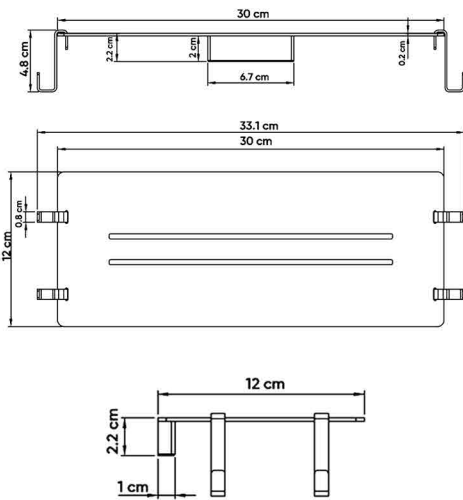

HATCH BATHROOM ACCESSORIES

Product Name: BATH SHELF WITH 4 HOOKS
Model Number: HAT-BS001-30

AVAILABLE COLORS

GLOSSY CHROME
SW-60196594

MATTE BLACK
SW-60196595

BRUSHED NICKEL
SW-60196596

GLOSSY GOLD
SW-60196597

BRUSHED GOLD
SW-60196598

BLACK TITANIUM
SW-60196599

DESCRIPTIONS

Material: Bath Shelf, full body stainless steel (SUS 304) with 4 Hooks
Collection name: Linii
Packaging unit: 1 set

DIMENSIONS

4.8 x 33.1 x 12 CM

TECHNICAL SPECIFICATION

Shelf thickness: 2 mm

WARRANTY

2 years

APPLICATIONS

Bathroom

BOX COMPONENTS

- Bath Shelf
- 4 Hooks
- Fischer wall plug set
- (SUS 304) screws
- Allen key

COUNTRY OF ORIGIN

Made in China for HATCH Sanitary

hatch-products.com

HATCH SANITARY

Hatch Sanitary is a trademark owned by MHG

Old Al Kharj Road, Building No. 3533
Riyadh 14511 - 8305
Kingdom of Saudi Arabia

📧 info.mhg@marketing-home.com

☎ 800 122 2230