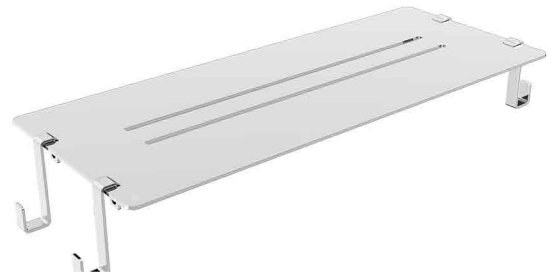

## HATCH BATHROOM ACCESSORIES

**Product Name: BATH SHELF WITH 4 HOOKS**  
**Model Number: HAT-BS001-30**

### DESCRIPTIONS

Material: Bath Shelf, full body stainless steel (SUS 304) with 4 Hooks  
 Collection name: Linii  
 Packaging unit: 1 set

### DIMENSIONS

4.8 x 33.1 x 12 CM