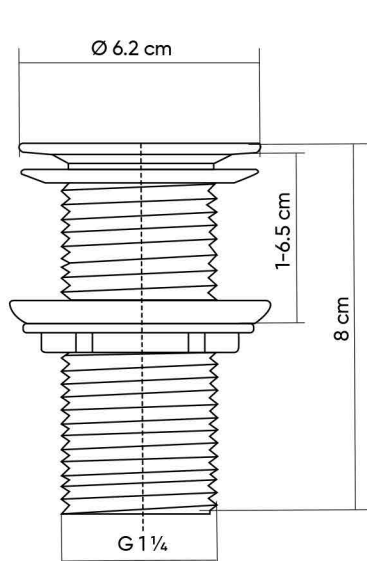

HATCH WASHBASIN ACCESSORIES

Product Name: CLICK CLACK
Model Number: HAT-BD007

FOR FUNCTION

FOR SURFACE

AVAILABLE COLORS

GLOSSY CHROME
SW-60197568

DESCRIPTIONS

Material: Brass
Packaging unit: 1 piece

DIMENSIONS

H 8 x D Ø 6.2 CM

TECHNICAL SPECIFICATION

Drainage hole size: G 1 1/4
Drainage water holes: 19 holes

WARRANTY

10 years for function
2 years for surface

APPLICATIONS

Washbasin

BOX COMPONENTS

- Click Clack
- Silicon Ring
- Brass Connecting Ring

COUNTRY OF ORIGIN

Made in China for HATCH Sanitary

HATCH SANITARY

Hatch Sanitary is a trademark owned by MHG

Old Al Kharj Road, Building No. 3533
Riyadh 14511 - 8305
Kingdom of Saudi Arabia

info.mhg@marketing-home.com

800 122 2230