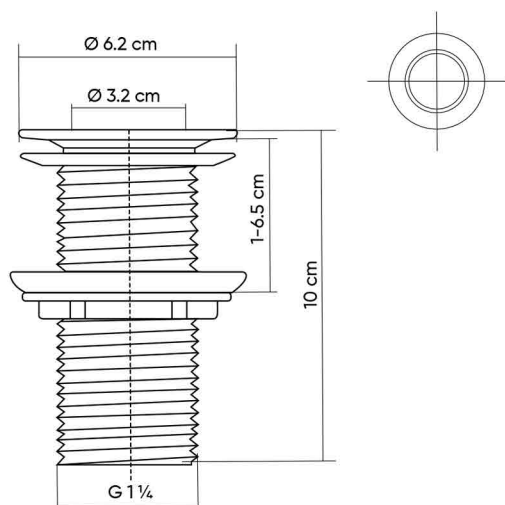

HATCH WASHBASIN ACCESSORIES

Product Name: POP DOWN CLICK CLACK
Model Number: HAT-BD006

AVAILABLE COLORS

DESCRIPTIONS

Material: Brass
Packaging unit: 1 piece

DIMENSIONS

H 10 x D Ø 6.2 CM
Click Clack Cap Ø 3.2 CM

TECHNICAL SPECIFICATION

Drainage hole size: G 1 1/4
Removable Click Clack Cap: Yes / Easy to Clean
Spring Core: Yes
Overflow Hole: Yes
Click Type: Pop-Down

WARRANTY

10 years for function
2 years for surface

APPLICATIONS

Washbasin

BOX COMPONENTS

- Pop Down Click Clack with cap
- Silicon Ring
- Brass Connecting Ring

COUNTRY OF ORIGIN

Made in China for HATCH Sanitary

HATCH SANITARY

Hatch Sanitary is a trademark owned by MHG

Old Al Kharij Road, Building No. 3533
Riyadh 14511 - 8305
Kingdom of Saudi Arabia

📧 info.mhg@marketing-home.com

📞 800 122 2230