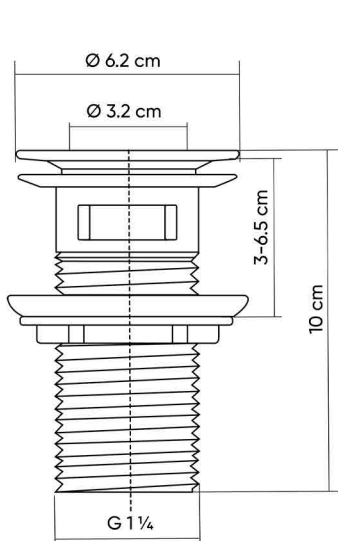

HATCH WASHBASIN ACCESSORIES

Product Name: POP DOWN CLICK CLACK WITH OVERFLOW
Model Number: HAT-BD005

FOR FUNCTION

FOR SURFACE

AVAILABLE COLORS

GLOSSY CHROME
SW-60197503

MATTE BLACK
SW-60197504

BRUSHED NICKEL
SW-60197507

GLOSSY GOLD
SW-60197505

BRUSHED GOLD
SW-60197506

BLACK TITANIUM
SW-60197508

DESCRIPTIONS

Material: Brass
Packaging unit: 1 piece

DIMENSIONS

H 10 x D Ø 6.2 CM
Click Clack Cap Ø 3.2 CM

TECHNICAL SPECIFICATION

Drainage hole size: G 1 1/4
Removable Click Clack Cap: Yes / Easy to Clean
Spring Core: Yes
Overflow Hole: Yes
Click Type: Pop-Down

WARRANTY

10 years for function
2 years for surface

APPLICATIONS

Washbasin

BOX COMPONENTS

- Pop Down Click Clack with cap
- Silicon Ring
- Brass Connecting Ring

COUNTRY OF ORIGIN

Made in China for HATCH Sanitary

hatch-products.com

HATCH SANITARY

Hatch Sanitary is a trademark owned by MHG

Old Al Kharij Road, Building No. 3533
Riyadh 14511 - 8305
Kingdom of Saudi Arabia

info.mhg@marketing-home.com

800 122 2230