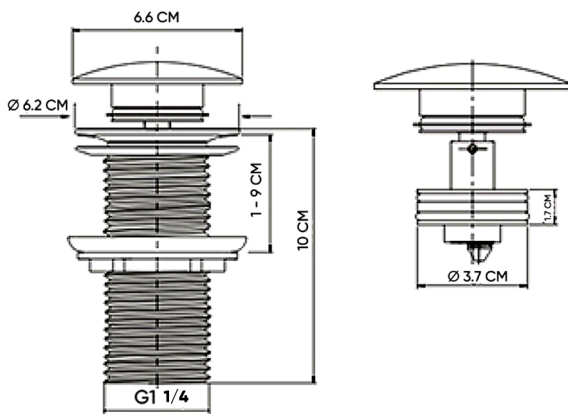

HATCH WASHBASIN ACCESSORIES

Product Name: CLICK CLACK
Model Number: HAT-BD004

AVAILABLE COLORS

GLOSSY CHROME
SW-60197047

MATTE BLACK
SW-60197048

DESCRIPTIONS

Material: Brass
Packaging unit: 1 piece

DIMENSIONS

H 10 x W 4 x D 6.6 CM

TECHNICAL SPECIFICATION

Drainage hole size: G 1 1/4 in

WARRANTY

10 years

APPLICATIONS

Washbasin

BOX COMPONENTS

- Click Clack
- Silicon Rubber
- Brass Connecting Ring

COUNTRY OF ORIGIN

Made in China for HATCH Sanitary

hatch-products.com

HATCH SANITARY

Hatch Sanitary is a trademark owned by MHG

Old Al Kharj Road, Building No. 3533
Riyadh 14511 - 8305
Kingdom of Saudi Arabia

📧 info.mhg@marketing-home.com

☎ 800 122 2230