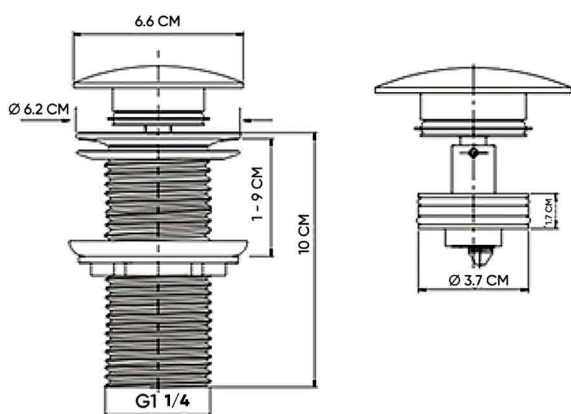

HATCH WASHBASIN ACCESSORIES

Product Name: POP-UP CLICK CLACK
Model Number: HAT-BD004

AVAILABLE COLORS

DESCRIPTIONS

Material: Brass
Packaging unit: 1 piece

DIMENSIONS

H 10 x D Ø 6.6 CM

TECHNICAL SPECIFICATION

Drainage hole size: G 1 ¼
Removable Click Clack Cap: Yes / Easy to clean
Spring Core: Yes
Overflow Hole: Yes
Click Type: Pop-Up

WARRANTY

10 years for function
2 years for surface

APPLICATIONS

Washbasin

BOX COMPONENTS

- Click Clack with cap
- Silicon Rubber
- Brass Connecting Ring

COUNTRY OF ORIGIN

Made in China for HATCH Sanitary

HATCH SANITARY

Hatch Sanitary is a trademark owned by MHG

Old Al Kharij Road, Building No. 3533
Riyadh 14511 - 8305
Kingdom of Saudi Arabia

📧 info.mhg@marketing-home.com

☎ 800 122 2230