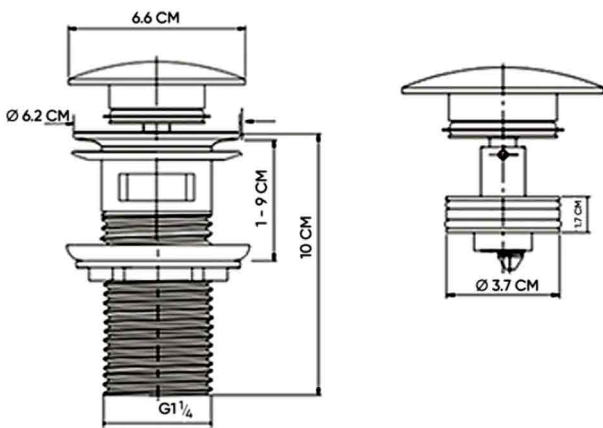

HATCH WASHBASIN ACCESSORIES

Product Name: POP-UP CLICK CLACK WITH OVERFLOW
Model Number: HAT-BD003

AVAILABLE COLORS

DESCRIPTIONS

Material: Brass
 Packaging unit: 1 piece

DIMENSIONS

H 10 x D Ø 6.6 CM

TECHNICAL SPECIFICATION

Drainage hole size: G 1 1/4
 Removable Click Clack Cap: Yes / Easy to clean
 Spring Core: Yes
 Overflow Hole: Yes
 Click Type: Pop-Up

WARRANTY

10 years for function
 2 years for surface

APPLICATIONS

Washbasin

BOX COMPONENTS

- Click Clack with cap
- Silicon Rubber
- Brass Connecting Ring

COUNTRY OF ORIGIN

Made in China for HATCH Sanitary

HATCH SANITARY

Hatch Sanitary is a trademark owned by MHG

Old Al Kharj Road, Building No. 3533
 Riyadh 14511 - 8305
 Kingdom of Saudi Arabia