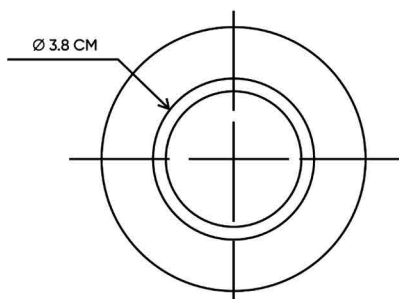

HATCH WASHBASIN ACCESSORIES

Product Name: CLICK CLACK CAP
Model Number: HAT-BD001-2

AVAILABLE COLORS

GLOSSY CHROME
SW-60197049

MATTE BLACK
SW-60197050

DESCRIPTIONS

Material: Brass Cap

DIMENSIONS

D 3.8 CM

WARRANTY

10 years for function
2 years for surface

APPLICATIONS

Washbasin

BOX COMPONENTS

Click Clack Cap

COUNTRY OF ORIGIN