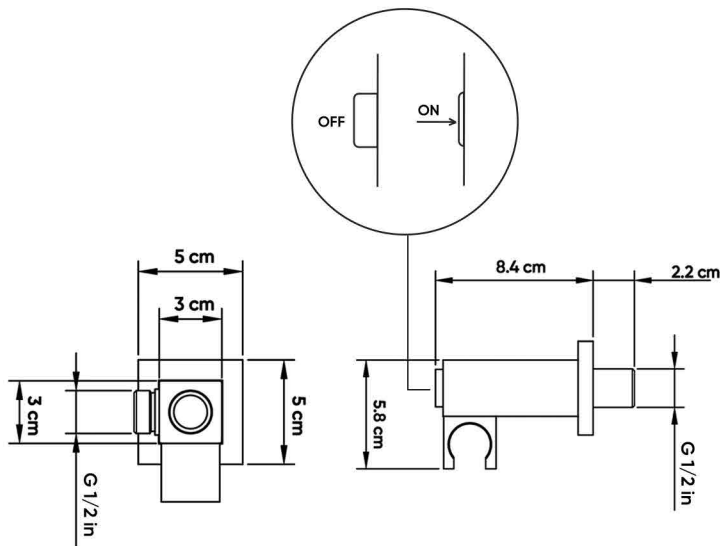

HATCH ANGLE VALVE

Product Name: ANGLE VALVE WITH ADJUSTABLE BRACKET

Model Number: HAT-AVE015

AVAILABLE COLORS

GLOSSY CHROME
SW-60196636

MATTE BLACK
SW-60196637

BRUSHED NICKEL
SW-60196638

GLOSSY GOLD
SW-60196639

BRUSHED GOLD
SW-60196640

BLACK TITANIUM
SW-60196641

DESCRIPTIONS

Material: Brass Valve, Adjustable Bracket and Brass Frame
Shape: Square
Packaging unit: 1 piece

DIMENSIONS

10.6 x 5.8 x 5 CM

TECHNICAL SPECIFICATION

Water Inlet/Outlet: G ½ in
Compatible with: Shattaf and Hand Shower one outlet
Maximum pressure: 15 bar
On and Off Button function: Yes
Adjustable Bracket: Yes

WARRANTY

10 years for function
2 years for surface