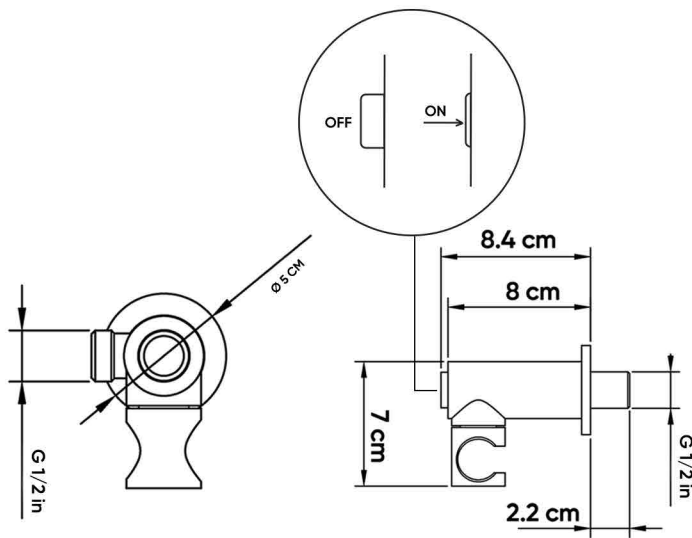

HATCH ANGLE VALVE

Product Name: ANGLE VALVE WITH ADJUSTABLE BRACKET

Model Number: HAT-AVE014

AVAILABLE COLORS

GLOSSY CHROME
SW-60196630

MATTE BLACK
SW-60196631

BRUSHED NICKEL
SW-60196632

GLOSSY GOLD
SW-60196633

BRUSHED GOLD
SW-60196634

BLACK TITANIUM
SW-60196635

DESCRIPTIONS

Material: Brass Valve, Adjustable Bracket and Brass Frame
Shape: Round
Packaging unit: 1 piece

DIMENSIONS

10.6 x 7 x 5 CM

TECHNICAL SPECIFICATION

Water Inlet/Outlet: G ½ in
Compatible with: Shattaf and Hand Shower one outlet
Maximum pressure: 15 bar
On and Off Button function: Yes
Adjustable Bracket: Yes

WARRANTY

10 years for function
2 years for surface

APPLICATIONS

Bathroom

BOX COMPONENTS

- Angle Valve
- Adjustable Bracket
- Brass Frame
- Allen Key

COUNTRY OF ORIGIN

Made in China for HATCH Sanitary

HATCH SANITARY

Hatch Sanitary is a trademark owned by MHG