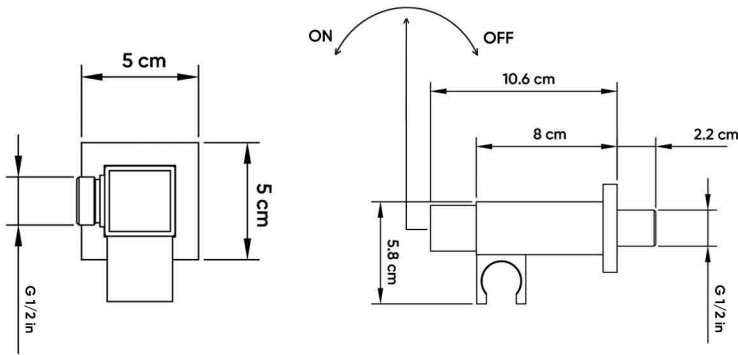

HATCH ANGLE VALVE

Product Name: ANGLE VALVE WITH BRACKET

Model Number: HAT-AVE013

AVAILABLE COLORS

DESCRIPTIONS

Material: Brass Angle Valve, Bracket and Brass Frame
Shape: Square
Packaging unit: 1 piece

DIMENSIONS

12.8 x 5.8 x 5 CM

TECHNICAL SPECIFICATION

Water Inlet/Outlet: G ½ in
Compatible with: Shattaf and Hand Shower one outlet
Maximum pressure: 15 bar
On and Off function: Yes

WARRANTY

10 years for function
2 years for surface