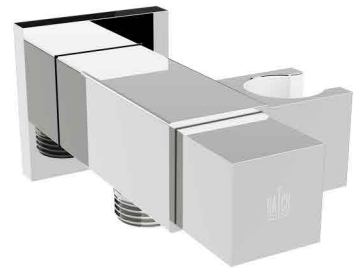

HATCH ANGLE VALVE

Product Name: ANGLE VALVE WITH BRACKET

Model Number: HAT-AVE013

AVAILABLE COLORS

DESCRIPTIONS

Material: Brass Angle Valve, Bracket and Brass Frame
Shape: Square
Packaging unit: 1 piece

DIMENSIONS

12.8 x 5.8 x 5 CM

TECHNICAL SPECIFICATION

Water Inlet/Outlet: G ½ in
Compatible with: Shattaf and Hand Shower one outlet
Maximum pressure: 15 bar
On and Off function: Yes

WARRANTY

10 years for function
2 years for surface

APPLICATIONS

Bathroom

BOX COMPONENTS

- Brass Valve
- Bracket
- Brass Frame
- Allen Key

COUNTRY OF ORIGIN

Made in China for HATCH Sanitary

HATCH SANITARY

Hatch Sanitary is a trademark owned by MHG