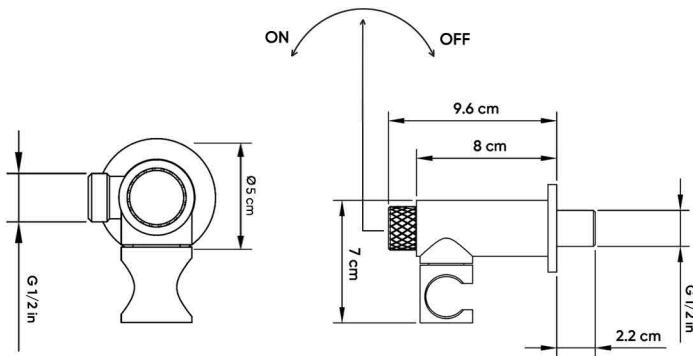

HATCH ANGLE VALVE

Product Name: ANGLE VALVE WITH ADJUSTABLE BRACKET

Model Number: HAT-AVE012

AVAILABLE COLORS

DESCRIPTIONS

Material: Brass Angle Valve, Adjustable Bracket and Brass Frame
Shape: Round
Packaging unit: 1 piece

DIMENSIONS

11.8 x 7 x 5 CM

TECHNICAL SPECIFICATION

Water Inlet/Outlet: G ½ in
Compatible with: Shattaf and Hand Shower one outlet
Maximum pressure: 15 bar
On and Off function: Yes
Adjustable Bracket: Yes

WARRANTY

10 years for function
2 years for surface

APPLICATIONS

Bathroom

BOX COMPONENTS

- Angle Valve
- Adjustable Bracket
- Brass Frame
- Allen Key

COUNTRY OF ORIGIN

Made in China for HATCH Sanitary