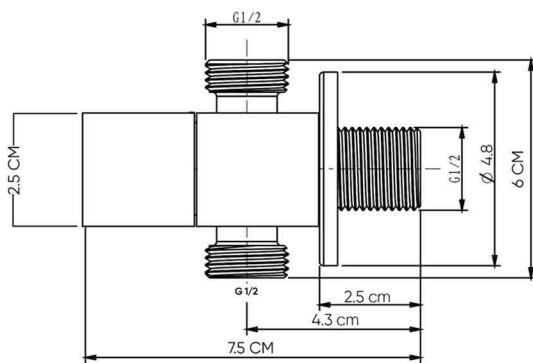

HATCH ANGLE VALVE

Product Name: ANGLE VALVE 2 OUTLET

Model Number: HAT-AVE005

AVAILABLE COLORS

GLOSSY CHROME
SW01540156

DESCRIPTIONS

Material: Brass Angle Valve and Stainless steel (SUS 304) Frame
Shape: Square
Packaging unit: 1 piece

DIMENSIONS

7.5 x 6 x 2.3 CM

TECHNICAL SPECIFICATION

Water Inlet/Outlet: G 1/2 in
Two outlet: Yes
Maximum pressure: 15 bar
On and Off function: Yes

WARRANTY

10 years for function
2 years for surface

APPLICATIONS

Bathroom

BOX COMPONENTS

- Angle Valve
- (SUS 304) Frame

COUNTRY OF ORIGIN

Made in China for HATCH Sanitary

HATCH SANITARY

Hatch Sanitary is a trademark owned by MHG

Old Al Kharj Road, Building No. 3533
Riyadh 14511 - 8305
Kingdom of Saudi Arabia

© info.mhg@marketing-home.com

☎ 800 122 2230