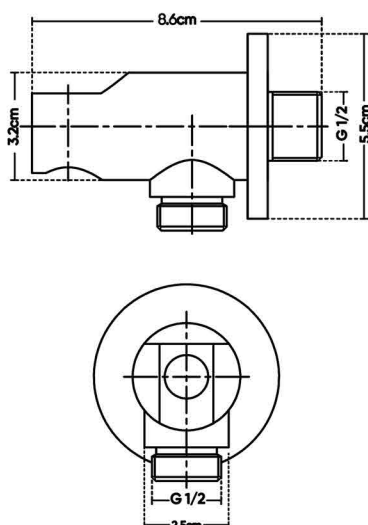

HATCH ANGLE VALVE

Product Name: AUTO ANGLE VALVE

Model Number: HAT-AVE001

AVAILABLE COLORS

GLOSSY CHROME
SW01330005

MATTE BLACK
SW01330260

BRUSHED NICKEL
SW01330259

GLOSSY GOLD
SW01330261

BRUSHED GOLD
SW01330262

BLACK TITANIUM
SW01330263

DESCRIPTIONS

Material: Brass Angle Valve and Brass Frame
Shape: Round
Packaging unit: 1 piece

DIMENSIONS

8.6 x 3.2 x 5.5 CM

TECHNICAL SPECIFICATION

Water Inlet/Outlet: G 1/2 in
Water lock: Yes
Maximum pressure: 15 bar

WARRANTY

2 years

APPLICATIONS

Bathroom

BOX COMPONENTS

- Auto Angle Valve
- Brass Frame

COUNTRY OF ORIGIN

Made in China for HATCH Sanitary

HATCH SANITARY

Hatch Sanitary is a trademark owned by MHG

Old Al Kharj Road, Building No. 3533
Riyadh 14511 - 8305
Kingdom of Saudi Arabia

@ info.mhg@marketing-home.com

☎ 800 122 2230