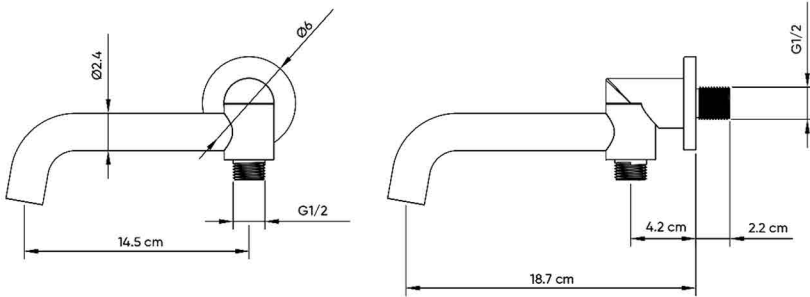

HATCH EXPOSED SPOUT

Product Name: TWO-WAY SPOUT

Model Number: HAT-ADT010

AVAILABLE COLORS

DESCRIPTIONS

Material: Two-way Brass Spout, Brass Frame
Shape: Round
Packaging unit: 1 piece

DIMENSIONS

79 x 18.7 x 6 CM

TECHNICAL SPECIFICATION

Average Flow: 3.87 L/min
Water consumption: Class A
Water Inlet/Outlet: G ½ in
Removable aerator: Yes
Spout movable: Yes (upto 90°)
Two-way function: Yes
Mounting type: Exposed
Brass Cartridge

WARRANTY

7 years

APPLICATIONS

Bathroom

BOX COMPONENTS

- Spout
- Brass Frame
- Filter key

COUNTRY OF ORIGIN

Made in China for HATCH Sanitary