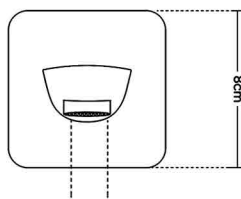

HATCH EXPOSED SPOUT

Product Name: SPOUT
Model Number: HAT-ADT009

AVAILABLE COLORS

GLOSSY CHROME
SW-01720090

MATTE BLACK
SW-01720091

BRUSHED NICKEL
SW-01720092

GLOSSY GOLD
SW-01720093

BRUSHED GOLD
SW-01720094

BLACK TITANIUM
SW-01720095

DESCRIPTIONS

Material: Brass Spout, (SUS 304) Frame
Shape: Square
Packaging unit: 1 piece

DIMENSIONS

18.6 x 8 x 8 CM

TECHNICAL SPECIFICATION

Average Flow rate: 3.87 L/min
Water consumption: Class A
Water Inlet: G 1/2 in
Removable aerator: Yes
Mounting type: Exposed

WARRANTY

7 years

APPLICATIONS

Bathroom

BOX COMPONENTS

- Spout
- SUS 304 Frame
- Filter key

COUNTRY OF ORIGIN

Made in China for HATCH Sanitary

HATCH SANITARY

Hatch Sanitary is a trademark owned by MHG

Old Al Kharj Road, Building No. 3533
Riyadh 14511 - 8305
Kingdom of Saudi Arabia

© info.mhg@marketing-home.com

☎ 800 122 2230