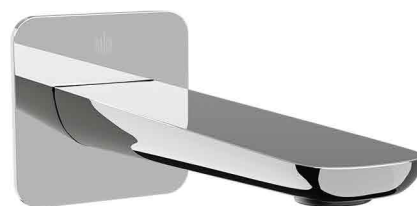

HATCH EXPOSED SPOUT

Product Name: SPOUT
Model Number: HAT-ADT009

AVAILABLE COLORS

GLOSSY CHROME
SW-01720090

MATTE BLACK
SW-01720091

BRUSHED NICKEL
SW-01720092

GLOSSY GOLD
SW-01720093

BRUSHED GOLD
SW-01720094

BLACK TITANIUM
SW-01720095

DESCRIPTIONS

Material: Brass Spout, (SUS 304) Frame
 Shape: Square
 Packaging unit: 1 piece

DIMENSIONS

18.6 x 8 x 8 CM

TECHNICAL SPECIFICATION

Average Flow rate: 3.87 L/min
 Water consumption: Class A
 Water Inlet: G 1/2 in
 Removable aerator: Yes
 Mounting type: Exposed

WARRANTY

7 years

APPLICATIONS

Bathroom

BOX COMPONENTS

- Spout
- SUS 304 Frame
- Filter key

COUNTRY OF ORIGIN

Made in China for HATCH Sanitary