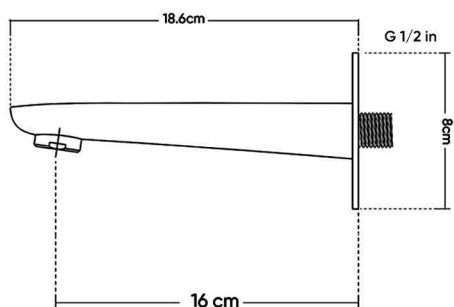

HATCH EXPOSED SPOUT

Product Name: SPOUT
Model Number: HAT-ADT009

AVAILABLE COLORS

GLOSSY CHROME
SW-01720090

MATTE BLACK
SW-01720091

BRUSHED NICKEL
SW-01720092

GLOSSY GOLD
SW-01720093

BRUSHED GOLD
SW-01720094

BLACK TITANIUM
SW-01720095

DESCRIPTIONS

Material: Brass Spout, (SUS 304) Frame
Shape: Square
Packaging unit: 1 piece

DIMENSIONS

18.6 x 8 x 8 CM

TECHNICAL SPECIFICATION

Average Flow rate: 3.87 L/min
Water consumption: Class A
Water Inlet: G 1/2 in
Removable aerator: Yes
Mounting type: Exposed

WARRANTY

7 years

APPLICATIONS

Bathroom

BOX COMPONENTS

- Spout
- SUS 304 Frame
- Filter key

COUNTRY OF ORIGIN

Made in China for HATCH Sanitary

HATCH SANITARY

Hatch Sanitary is a trademark owned by MHG

Old Al Kharj Road, Building No. 3533
Riyadh 14511 - 8305
Kingdom of Saudi Arabia

© info.mhg@marketing-home.com

☎ 800 122 2230