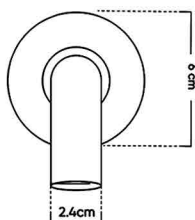

HATCH EXPOSED SPOUT

Product Name: SPOUT
Model Number: HAT-ADT008

AVAILABLE COLORS

GLOSSY CHROME
SW-01720084

MATTE BLACK
SW-01720085

BRUSHED NICKEL
SW-01720086

GLOSSY GOLD
SW-01720087

BRUSHED GOLD
SW-01720088

BLACK TITANIUM
SW-01720089

DESCRIPTIONS

Material: Brass Spout, Brass Frame
 Shape: Round
 Packaging unit: 1 piece

DIMENSIONS

20.5 x 2.4 x 6 CM

TECHNICAL SPECIFICATION

Average Flow rate: 3.87 L/min
 Water consumption: Class A
 Water Inlet: G 1/2 in
 Removable aerator: Yes
 Mounting type: Exposed

WARRANTY

7 years

APPLICATIONS

Bathroom

BOX COMPONENTS

- Spout
- Brass Frame
- Filter key

COUNTRY OF ORIGIN

Made in China for HATCH Sanitary