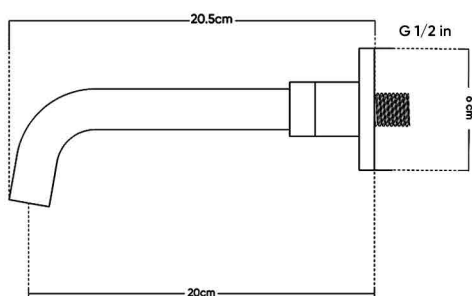

HATCH EXPOSED SPOUT

Product Name: SPOUT
Model Number: HAT-ADT008

AVAILABLE COLORS

GLOSSY CHROME
SW-01720084

MATTE BLACK
SW-01720085

BRUSHED NICKEL
SW-01720086

GLOSSY GOLD
SW-01720087

BRUSHED GOLD
SW-01720088

BLACK TITANIUM
SW-01720089

DESCRIPTIONS

Material: Brass Spout, Brass Frame
Shape: Round
Packaging unit: 1 piece

DIMENSIONS

20.5 x 2.4 x 6 CM

TECHNICAL SPECIFICATION

Average Flow rate: 3.87 L/min
Water consumption: Class A
Water Inlet: G 1/2 in
Removable aerator: Yes
Mounting type: Exposed

WARRANTY

7 years

APPLICATIONS

Bathroom

BOX COMPONENTS

- Spout
- Brass Frame
- Filter key

COUNTRY OF ORIGIN

Made in China for HATCH Sanitary

HATCH SANITARY

Hatch Sanitary is a trademark owned by MHG

Old Al Kharj Road, Building No. 3533
Riyadh 14511 - 8305
Kingdom of Saudi Arabia

© info.mhg@marketing-home.com

☎ 800 122 2230