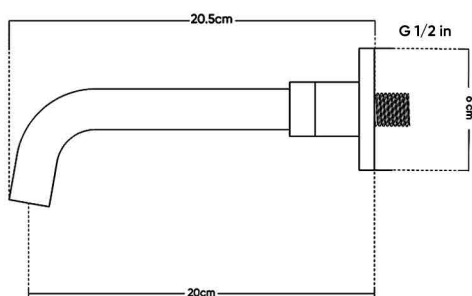

HATCH EXPOSED SPOUT

Product Name: SPOUT
Model Number: HAT-ADT008

AVAILABLE COLORS

GLOSSY CHROME
SW-01720084

MATTE BLACK
SW-01720085

BRUSHED NICKEL
SW-01720086

GLOSSY GOLD
SW-01720087

BRUSHED GOLD
SW-01720088

BLACK TITANIUM
SW-01720089

DESCRIPTIONS

Material: Brass Spout, Brass Frame
Shape: Round
Packaging unit: 1 piece

DIMENSIONS

20.5 x 2.4 x 6 CM

TECHNICAL SPECIFICATION

Average Flow rate: 3.87 L/min
Water consumption: Class A
Water Inlet: G 1/2 in
Removable aerator: Yes
Mounting type: Exposed

WARRANTY

7 years

APPLICATIONS

Bathroom

BOX COMPONENTS

- Spout
- Brass Frame
- Aerator key

COUNTRY OF ORIGIN

Made in China for HATCH Sanitary

HATCH SANITARY

Hatch Sanitary is a trademark owned by MHG

Old Al Kharj Road, Building No. 3533
Riyadh 14511 - 8305
Kingdom of Saudi Arabia

© info.mhg@marketing-home.com

☎ 800 122 2230