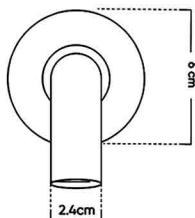

HATCH EXPOSED SPOUT

Product Name: SPOUT
Model Number: HAT-ADT008

AVAILABLE COLORS

GLOSSY CHROME
SW-01720084

MATTE BLACK
SW-01720085

BRUSHED NICKEL
SW-01720086

GLOSSY GOLD
SW-01720087

BRUSHED GOLD
SW-01720088

BLACK TITANIUM
SW-01720089

DESCRIPTIONS

Material: Brass Spout, Brass Frame
Shape: Round
Packaging unit: 1 piece

DIMENSIONS

20.5 x 2.4 x 6 CM

TECHNICAL SPECIFICATION

Average Flow rate: 3.87 L/min
Water consumption: Class A
Water Inlet: G 1/2 in
Removable aerator: Yes
Mounting type: Exposed

WARRANTY

7 years

APPLICATIONS

Bathroom

BOX COMPONENTS

- Spout
- Brass Frame
- Aerator key

COUNTRY OF ORIGIN

Made in China for HATCH Sanitary