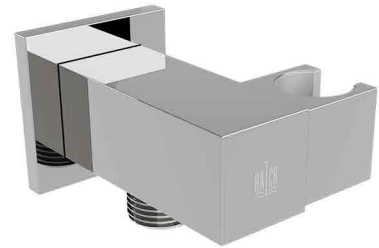

HATCH SHOWER ACCESSORIES

Product Name: ADJUSTABLE SHOWER HAND BRACKET WITH WATER OUTLET

Model Number: HAT-ADT004

AVAILABLE COLORS

GLOSSY CHROME
SW01330102

MATTE BLACK
SW01330103

BRUSHED NICKEL
SW01330104

GLOSSY GOLD
SW01330105

BRUSHED GOLD
SW01330265

BLACK TITANIUM
SW01330266

DESCRIPTIONS

Material: Adjustable Brass Shower Hand Bracket with Brass Frame
Shape: Square
Packaging unit: 1 piece

DIMENSIONS

10.3 x 5 x 5.8 CM

TECHNICAL SPECIFICATION

Water inlet & outlet: G 1/2 in
Adjustable holder: Yes

WARRANTY

10 years

APPLICATIONS

Bathroom

BOX COMPONENTS

- Adjustable Shower Hand Bracket
- Brass Frame

COUNTRY OF ORIGIN