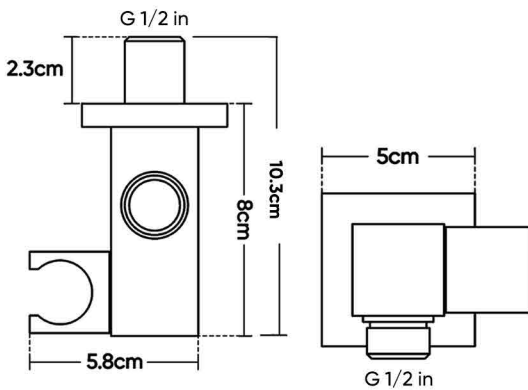

HATCH SHOWER ACCESSORIES

Product Name: ADJUSTABLE SHOWER HAND BRACKET WITH WATER OUTLET

Model Number: HAT-ADT004

AVAILABLE COLORS

GLOSSY CHROME
SW01330102

MATTE BLACK
SW01330103

BRUSHED NICKEL
SW01330104

GLOSSY GOLD
SW01330105

BRUSHED GOLD
SW01330265

BLACK TITANIUM
SW01330266

DESCRIPTIONS

Material: Adjustable Brass Shower Hand Bracket with Brass Frame
Shape: Square
Packaging unit: 1 piece

DIMENSIONS

10.3 x 5 x 5.8 CM

TECHNICAL SPECIFICATION

Water inlet & outlet: G 1/2 in
Adjustable holder: Yes

WARRANTY

10 years

APPLICATIONS

Bathroom

BOX COMPONENTS

- Adjustable Shower Hand Bracket
- Brass Frame

COUNTRY OF ORIGIN