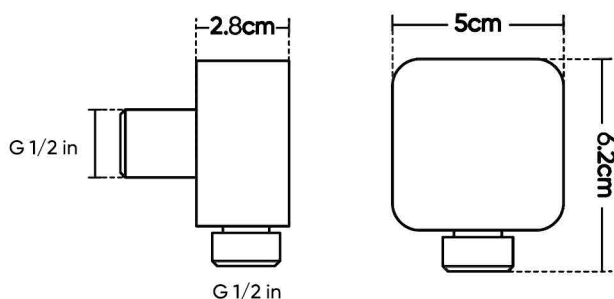

HATCH SHOWER ACCESSORIES

Product Name: SHOWER ELBOW
Model Number: HAT-ADT002

AVAILABLE COLORS

GLOSSY CHROME
SW01330096

MATTE BLACK
SW01330097

BRUSHED NICKEL
SW01330098

GLOSSY GOLD
SW01530036

BRUSHED GOLD
SW01530035

BLACK TITANIUM
SW01530037

DESCRIPTIONS

Material: Brass
Shape: Square
Packaging unit: 1 piece

DIMENSIONS

6.2 x 2.8 x 5 CM

TECHNICAL SPECIFICATION

Water inlet & outlet: G 1/2 in

WARRANTY

10 years

APPLICATIONS

Bathroom

BOX COMPONENTS

Shower Elbow

COUNTRY OF ORIGIN

Made in China for HATCH Sanitary

HATCH SANITARY

Hatch Sanitary is a trademark owned by MHG

Old Al Kharij Road, Building No. 3533
Riyadh 14511 - 8305
Kingdom of Saudi Arabia

📧 info.mhg@marketing-home.com

☎ 800 122 2230