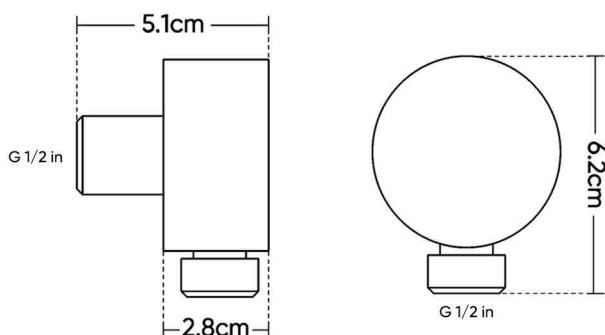

HATCH SHOWER ACCESSORIES

Product Name: SHOWER ELBOW
Model Number: HAT-ADT001

AVAILABLE COLORS

GLOSSY CHROME
SW01330093

MATTE BLACK
SW01330094

BRUSHED NICKEL
SW01330095

GLOSSY GOLD
SW01530033

BRUSHED GOLD
SW01530032

BLACK TITANIUM
SW01530034

DESCRIPTIONS

Material: Brass
Shape: Round
Packaging unit: 1 piece

APPLICATIONS

Bathroom

DIMENSIONS

6.2 x 2.8 x 5.1 CM

BOX COMPONENTS

Shower Elbow

TECHNICAL SPECIFICATION

Water inlet & outlet: G 1/2 in

COUNTRY OF ORIGIN

Made in China for HATCH Sanitary

WARRANTY

10 years

HATCH SANITARY

Hatch Sanitary is a trademark owned by MHG

Old Al Kharij Road, Building No. 3533
Riyadh 14511 - 8305
Kingdom of Saudi Arabia

📧 info.mhg@marketing-home.com

☎ 800 122 2230