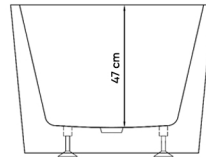

HATCH FREESTANDING BATHTUB

Product Name: AFRA FREESTANDING BATHTUB

Model Number: HAT-8377

AVAILABLE COLORS

WHITE
SW-60196765

MATTE WHITE
SW-60196766

DESCRIPTIONS

- Freestanding Bathtub
- Click clack with overflow
- Self-leveling

MATERIAL

- 100% Acrylic with fiber glass
- Drainer and Click Clack (Brass)
- Self-leveling (SUS 304)

DIMENSIONS

Overall Dimensions: 150 x 80 x 61 cm
Inner Dimensions: 118 x 51 x 47 cm

TECHNICAL SPECIFICATION

Bathtub capacity: 300L
To top of tub: 47 cm
To overflow: 39,5 cm
Seating capacity: 1 person
Tub weight: 50 kgs
Overflow height: 6 cm
Drainer: G 1 ¼ in
Maximum weight: 150 kgs

APPLICATIONS

Bathroom

BOX COMPONENTS

- Bathtub with click clack and Self-leveling
- Brass Drainer Pipe
- Installation Manual

WARRANTY

5 years for Bathtub

COUNTRY OF ORIGIN

Made in China for HATCH Sanitary