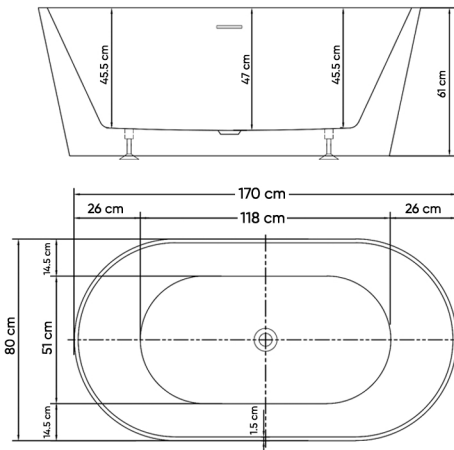

HATCH FREESTANDING BATHTUB

Product Name: AFRA FREESTANDING BATHTUB

Model Number: HAT-8377

AVAILABLE COLORS

WHITE
SW-60196765

MATTE WHITE
SW-60196766

DESCRIPTIONS

- Freestanding Bathtub
- Click clack with overflow
- Self-leveling

MATERIAL

- 100% Acrylic with fiber glass
- Drainer and Click Clack (Brass)
- Self-leveling (SUS 304)

DIMENSIONS

Overall Dimensions: 150 x 80 x 61 cm
Inner Dimensions: 118 x 51 x 47 cm

TECHNICAL SPECIFICATION

Bathtub capacity: 300L
To top of tub: 47 cm
To overflow: 39,5 cm
Seating capacity: 1 person
Tub weight: 50 kgs
Overflow height: 6 cm
Drainer: G 1 ¼ in
Maximum weight: 150 kgs

APPLICATIONS

Bathroom

BOX COMPONENTS

- Bathtub with click clack and Self-leveling
- Brass Drainer Pipe
- Installation Manual

WARRANTY

5 years for Bathtub

COUNTRY OF ORIGIN

Made in China for HATCH Sanitary

hatch-products.com

HATCH SANITARY

Hatch Sanitary is a trademark owned by MHG

Old Al Kharij Road, Building No. 3533
Riyadh 14511 - 8305
Kingdom of Saudi Arabia

📧 info.mhg@marketing-home.com

☎ 800 122 2230