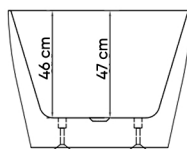

HATCH FREESTANDING BATHTUB

Product Name: HOYA FREESTANDING BATHTUB

Model Number: HAT-8375-170