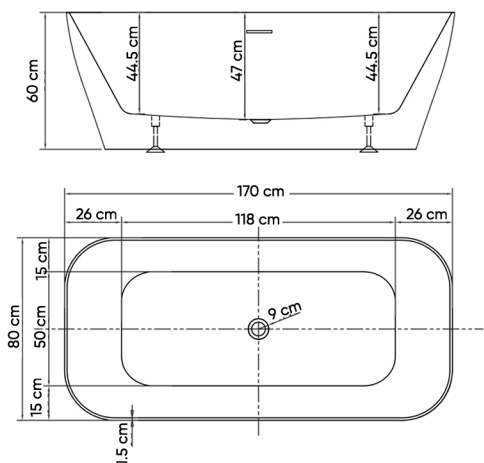

HATCH FREESTANDING BATHTUB

Product Name: HOYA FREESTANDING BATHTUB

Model Number: HAT-8375-170

AVAILABLE COLORS

WHITE
SW-60196763

MATTE WHITE
SW-60196764

GLOSSY WHITE / MATTE BLACK
SW-60197575

DESCRIPTIONS

- Freestanding Bathtub
- Click clack with overflow
- Self-leveling

MATERIAL

- 100% Acrylic with fiber glass
- Drainer and Click Clack (Brass)
- Self-leveling (SUS 304)

DIMENSIONS

Overall Dimensions: 170 x 80 x 60 cm
Inner Dimensions: 118 x 50 x 47 cm

TECHNICAL SPECIFICATION

Bathtub capacity: 300L
To top of tub: 47 cm
To overflow: 39.5 cm
Seating capacity: 1 person
Tub weight: 55 kgs
Overflow height: 6 cm
Drainer: G 1 1/4 in
Maximum weight: 150 kgs

APPLICATIONS

Bathroom

BOX COMPONENTS

- Bathtub with click clack and Self-leveling
- Brass Drainer Pipe
- Installation Manual

WARRANTY

5 years for Bathtub

COUNTRY OF ORIGIN

Made in China for HATCH Sanitary

HATCH SANITARY

Hatch Sanitary is a trademark owned by MHG

Old Al Kharj Road, Building No. 3533
Riyadh 14511 - 8305
Kingdom of Saudi Arabia

📧 info.mhg@marketing-home.com

☎ 800 122 2230