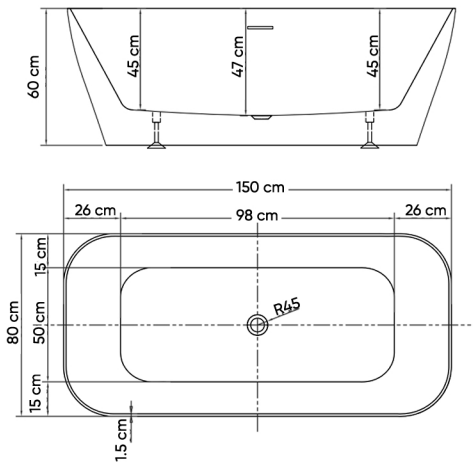

HATCH FREESTANDING BATHTUB

Product Name: HOYA FREESTANDING BATHTUB

Model Number: HAT-8375-150

AVAILABLE COLORS

WHITE
SW-60196798

MATTE WHITE
SW-60196799

GLOSSY WHITE / MATTE BLACK
SW-60197574

DESCRIPTIONS

- Freestanding Bathtub
- Click clack with overflow
- Self-leveling

MATERIAL

- 100% Acrylic with fiber glass
- Drainer and Click Clack (Brass)
- Self-leveling (SUS 304)

DIMENSIONS

Overall Dimensions: 150 x 80 x 60 cm
Inner Dimensions: 98 x 50 x 47 cm

TECHNICAL SPECIFICATION

Bathtub capacity: 260L
To top of tub: 47 cm
To overflow: 39.5 cm
Seating capacity: 1 person
Tub weight: 49 kgs
Overflow height: 6 cm
Drainer: G 1 1/4 in
Maximum weight: 150 kgs

APPLICATIONS

Bathroom

BOX COMPONENTS

- Bathtub with click clack and Self-leveling
- Brass Drainer Pipe
- Installation Manual

WARRANTY

5 years for Bathtub

COUNTRY OF ORIGIN

Made in China for HATCH Sanitary

hatch-products.com

HATCH SANITARY

Hatch Sanitary is a trademark owned by MHG

Old Al Kharj Road, Building No. 3533
Riyadh 14511 - 8305
Kingdom of Saudi Arabia

📧 info.mhg@marketing-home.com

☎ 800 122 2230