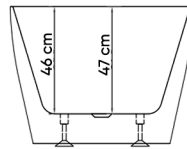

HATCH FREESTANDING BATHTUB

Product Name: HOYA FREESTANDING BATHTUB

Model Number: HAT-8375-150