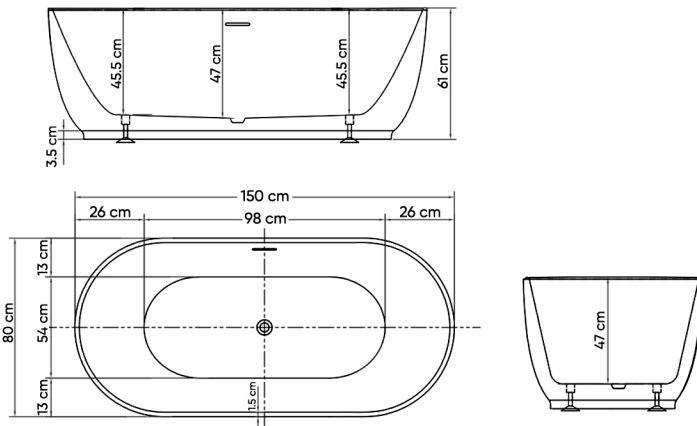

HATCH FREESTANDING BATHTUB

Product Name: PILEA FREESTANDING BATHTUB

Model Number: HAT-8370-150

AVAILABLE COLORS

APPLICATIONS

Bathroom

DESCRIPTIONS

- Freestanding Bathtub
- Click clack with overflow
- Self-leveling

MATERIAL

- 100% Acrylic with fiber glass
- Drainer and Click Clack (Brass)
- Self-leveling (SUS 304)

DIMENSIONS

Overall Dimensions: 150 x 80 x 61 cm
Inner Dimensions: 98 x 54 x 47 cm

TECHNICAL SPECIFICATION

Bathtub capacity: 260L
To top of tub: 47 cm
To overflow: 39.5 cm
Seating capacity: 1 person
Tub weight: 47 kgs
Overflow height: 6 cm
Drainer: G 1 ¼ in
Maximum weight: 150 kgs

BOX COMPONENTS

- Bathtub with click clack and Self-leveling
- Brass Drainer Pipe
- Installation Manual