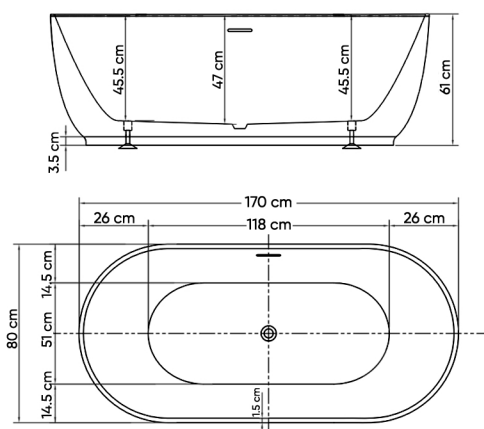

HATCH FREESTANDING BATHTUB

Product Name: PILEA FREESTANDING BATHTUB

Model Number: HAT-8370-170

AVAILABLE COLORS

WHITE
SW-60196761

MATTE WHITE
SW-60196762

GLOSSY WHITE / MATTE BLACK
SW-60197573

DESCRIPTIONS

- Freestanding Bathtub
- Click clack with overflow
- Self-leveling

MATERIAL

- 100% Acrylic with fiber glass
- Drainer and Click Clack (Brass)
- Self-leveling (SUS 304)

DIMENSIONS

Overall Dimensions: 170 x 80 x 61 cm
Inner Dimensions: 118 x 51 x 47 cm

TECHNICAL SPECIFICATION

Bathtub capacity: 300L
To top of tub: 47 cm
To overflow: 39.5 cm
Seating capacity: 1 person
Tub weight: 53 kgs
Overflow height: 6 cm
Drainer: G 1 1/4 in
Maximum weight: 150 kgs

APPLICATIONS

Bathroom

BOX COMPONENTS

- Bathtub with click clack and Self-leveling
- Brass Drainer Pipe
- Installation Manual

WARRANTY

5 years for Bathtub

COUNTRY OF ORIGIN

Made in China for HATCH Sanitary

HATCH SANITARY

Hatch Sanitary is a trademark owned by MHG

Old Al Kharij Road, Building No. 3533
Riyadh 14511 - 8305
Kingdom of Saudi Arabia

@ info.mhg@marketing-home.com

☎ 800 122 2230