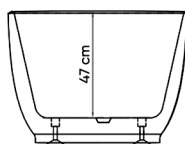

HATCH FREESTANDING BATHTUB

Product Name: PILEA FREESTANDING BATHTUB

Model Number: HAT-8370-170