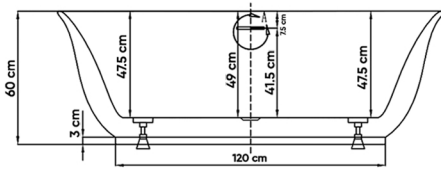

HATCH FREESTANDING BATHTUB

Product Name: HEDERA FREESTANDING BATHTUB

Model Number: HAT-8362

AVAILABLE COLORS

WHITE
SW-60196759

MATTE WHITE
SW-60196760

DESCRIPTIONS

- Freestanding Bathtub
- Click clack with overflow
- Self-leveling

MATERIAL

- 100% Acrylic with fiber glass
- Drainer and Click Clack (Brass)
- Self-leveling (SUS 304)

DIMENSIONS

Overall Dimensions: 170 x 80 x 60 cm
Inner Dimensions: 115 x 49 x 49 cm

TECHNICAL SPECIFICATION

Bathtub capacity: 250L
To top of tub: 49 cm
To overflow: 41.5 cm
Seating capacity: 1 person
Tub weight: 47 kgs
Overflow height: 6 cm
Drainer: G 1 ¼ in
Maximum weight: 150 kgs

APPLICATIONS

Bathroom

BOX COMPONENTS

- Bathtub with Click Clack and Self-leveling
- Brass Drainer Pipe
- Installation Manual

WARRANTY

5 years for Bathtub

COUNTRY OF ORIGIN

Made in China for HATCH Sanitary

hatch-products.com

HATCH SANITARY

Hatch Sanitary is a trademark owned by MHG

Old Al Kharij Road, Building No. 3533
Riyadh 14511 - 8305
Kingdom of Saudi Arabia

📧 info.mhg@marketing-home.com

☎ 800 122 2230