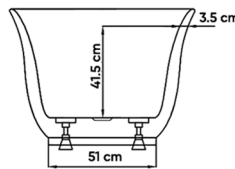

HATCH FREESTANDING BATHTUB

Product Name: HEDERA FREESTANDING BATHTUB

Model Number: HAT-8362

AVAILABLE COLORS

WHITE
SW-60196759

MATTE WHITE
SW-60196760

DESCRIPTIONS

- Freestanding Bathtub
- Click clack with overflow
- Self-leveling

MATERIAL

- 100% Acrylic with fiber glass
- Drainer and Click Clack (Brass)
- Self-leveling (SUS 304)

DIMENSIONS

Overall Dimensions: 170 x 80 x 60 cm
Inner Dimensions: 115 x 49 x 49 cm

TECHNICAL SPECIFICATION

Bathtub capacity: 250L
To top of tub: 49 cm
To overflow: 41.5 cm
Seating capacity: 1 person
Tub weight: 47 kgs
Overflow height: 6 cm
Drainer: G 1 ¼ in
Maximum weight: 150 kgs

APPLICATIONS

Bathroom

BOX COMPONENTS

- Bathtub with Click Clack and Self-leveling
- Brass Drainer Pipe
- Installation Manual

WARRANTY

5 years for Bathtub

COUNTRY OF ORIGIN

Made in China for HATCH Sanitary

hatch-products.com

HATCH SANITARY

Hatch Sanitary is a trademark owned by MHG

Old Al Kharij Road, Building No. 3533
Riyadh 14511 - 8305
Kingdom of Saudi Arabia

📧 info.mhg@marketing-home.com

☎ 800 122 2230