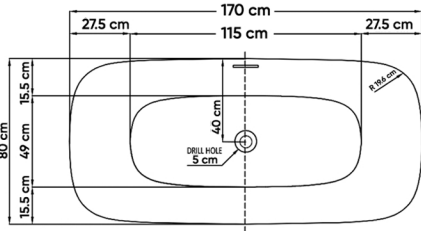

HATCH FREESTANDING BATHTUB

Product Name: HEDERA FREESTANDING BATHTUB

Model Number: HAT-8362

AVAILABLE COLORS

WHITE
SW-60196759

MATTE WHITE
SW-60196760

DESCRIPTIONS

- Freestanding Bathtub
- Click clack with overflow
- Self-leveling

MATERIAL

- 100% Acrylic with fiber glass
- Drainer and Click Clack (Brass)
- Self-leveling (SUS 304)

DIMENSIONS

Overall Dimensions: 170 x 80 x 60 cm
Inner Dimensions: 115 x 49 x 49 cm

TECHNICAL SPECIFICATION

Bathtub capacity: 250L
To top of tub: 49 cm
To overflow: 41.5 cm
Seating capacity: 1 person
Tub weight: 47 kgs
Overflow height: 6 cm
Drainer: G 1 ¼ in
Maximum weight: 150 kgs

APPLICATIONS

Bathroom

BOX COMPONENTS

- Bathtub with Click Clack and Self-leveling
- Brass Drainer Pipe
- Installation Manual

WARRANTY

5 years for Bathtub

COUNTRY OF ORIGIN

Made in China for HATCH Sanitary

hatch-products.com

HATCH SANITARY

Hatch Sanitary is a trademark owned by MHG

Old Al Kharij Road, Building No. 3533
Riyadh 14511 - 8305
Kingdom of Saudi Arabia

📧 info.mhg@marketing-home.com

☎ 800 122 2230