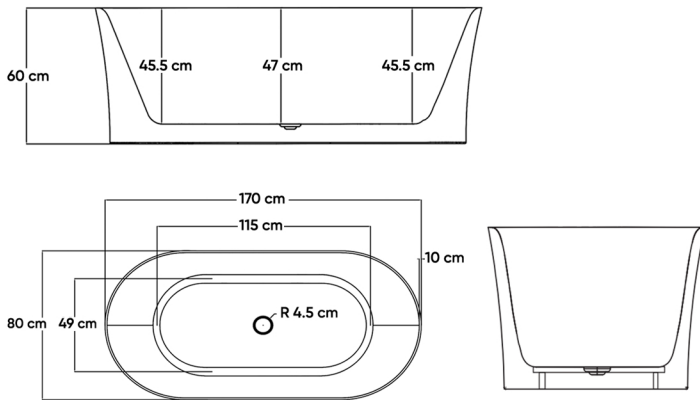

HATCH FREESTANDING BATHTUB

Product Name: DELUXE FREESTANDING BATHTUB WITH AIR BUBBLES

Model Number: HAT-8313

AVAILABLE COLORS

APPLICATIONS

Bathroom

DESCRIPTIONS

- Freestanding Bathtub
- Click clack with overflow
- Self-leveling

MATERIAL

- 100% Acrylic with fiber glass
- Drainer and Click Clack (Brass)
- Self-leveling (SUS 304)

DIMENSIONS

Overall Dimensions: 170 x 80 x 60 cm
Inner Dimensions: 115 x 49 x 47 cm

TECHNICAL SPECIFICATION

Bathtub capacity: 330L
To top of tub: 47 cm
To overflow: 39,5 cm
Seating capacity: 1 person
Tub weight: 61 kgs
Overflow height: 6 cm
Drainer: G 1 ¼
Maximum weight: 150 kgs
Power supply: 220V
Air bubble massage: APW300 air pump and built-in control panel with LED light (6 colors)

BOX COMPONENTS

- Bathtub with Click Clack and Self-leveling
- Air Pump
- Brass Drainer Pipe
- Control Panel
- Installation Manual

WARRANTY

5 years for Bathtub
3 years for Air Pump

COUNTRY OF ORIGIN

Made in China for HATCH Sanitary

HATCH SANITARY

Hatch Sanitary is a trademark owned by MHG

Old Al Kharij Road, Building No. 3533
Riyadh 14511 - 8305
Kingdom of Saudi Arabia

@ info.mhg@marketing-home.com

☎ 800 122 2230