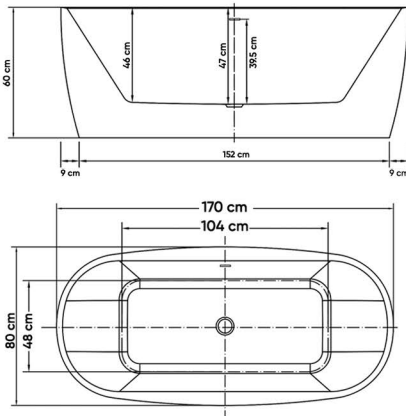

HATCH FREESTANDING BATHTUB

Product Name: FANCY FREESTANDING BATHTUB WITH AIR BUBBLES

Model Number: HAT-8022

AVAILABLE COLORS

WHITE
SW-60196767

MATTE WHITE
SW-60196768

GLOSSY WHITE / MATTE BLACK
SW-60197576

DESCRIPTIONS

- Freestanding Bathtub
- Click clack with overflow
- Self-leveling

MATERIAL

- 100% Acrylic with fiber glass
- Drainer and Click Clack (Brass)
- Self-leveling (SUS 304)

DIMENSIONS

Overall Dimensions: 170 x 80 x 60 cm
Inner Dimensions: 107 x 48 x 47 cm

TECHNICAL SPECIFICATION

Bathtub capacity: 270L
To top of tub: 47 cm
To overflow: 39.5 cm
Seating capacity: 1 person
Tub weight: 53 kgs
Overflow height: 6 cm
Drainer: G 1½
Maximum weight: 150 kgs
Power supply: 220V
Air bubble massage: APW300 air pump and built-in control panel with LED light (6 colors)

APPLICATIONS

Bathroom

BOX COMPONENTS

- Bathtub with Click Clack and Self-leveling
- Air Pump
- Brass Drainer Pipe
- Control Panel
- Installation Manual

WARRANTY

5 years for Bathtub
3 years for Air Pump

COUNTRY OF ORIGIN

Made in China for HATCH Sanitary

hatch-products.com

HATCH SANITARY

Hatch Sanitary is a trademark owned by MHG

Old Al Kharij Road, Building No. 3533
Riyadh 14511 - 8305
Kingdom of Saudi Arabia

@ info.mhg@marketing-home.com

☎ 800 122 2230