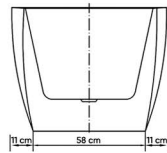

HATCH FREESTANDING BATHTUB

Product Name: FANCY FREESTANDING BATHTUB WITH AIR BUBBLES

Model Number: HAT-8022