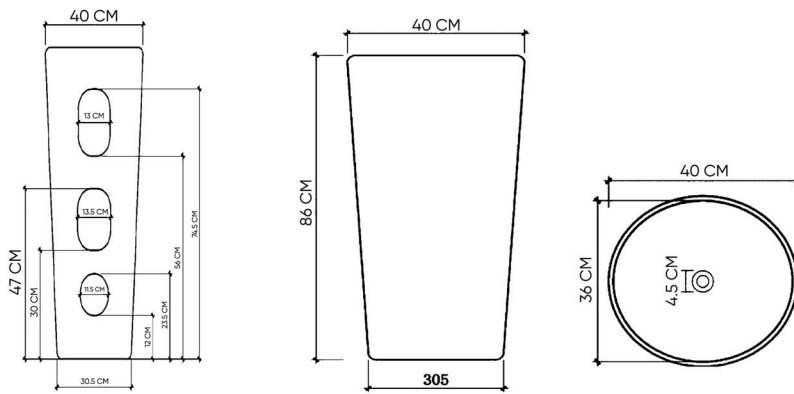

HATCH WASHBASIN

Product Name: **THUJA**
FLOOR MOUNTED WASHBASIN
Model Number: HAT-202C

AVAILABLE COLORS

DESCRIPTIONS

Collection Name: Thuja
 Material: Vitreous China
 Shape: Round
 Packaging unit: 1 piece

DIMENSIONS

40 x 40 x 86

TECHNICAL SPECIFICATIONS

Installation Type: Floor-standing
 Drain Hole size: 4.5 cm
 Compatible with: Floor-standing or Wall-mounted Washbasin mixers

APPLICATIONS

Washroom

BOX COMPONENTS